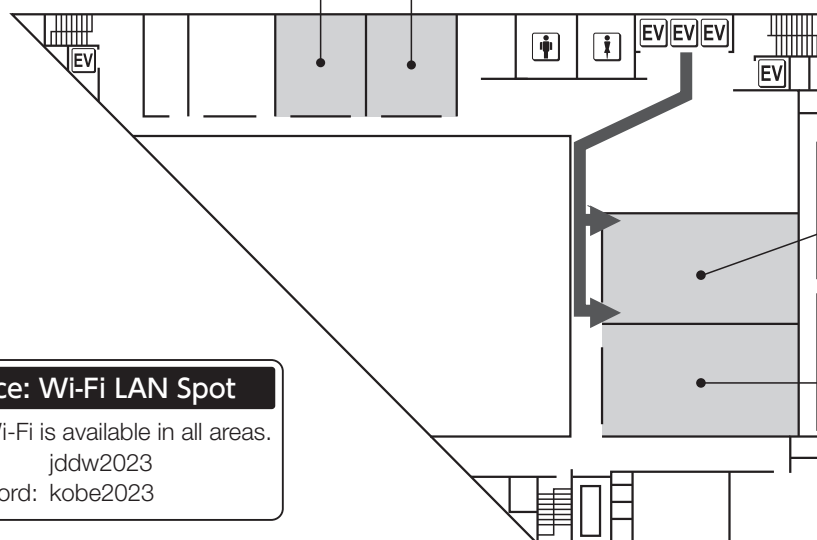

5. Kobe International Conference Center

1F

2F

5. Kobe International Conference Center

3F

Operation Center (for Room 12, 13)
Please submit all of your oral presentation data at Operation Center by at least one hour prior to your scheduled presentation. Inform your Room No. and Presentation No. at the counter.

5. Kobe International Conference Center

4F

※ Meeting Room Only

5F

Room 14
(Hands-on Seminar)
(504 · 505)

Room 14
(Hands-on Seminar)
(501)

Room 14
(Hands-on Seminar)
(502)

Notice: Wi-Fi LAN Spot