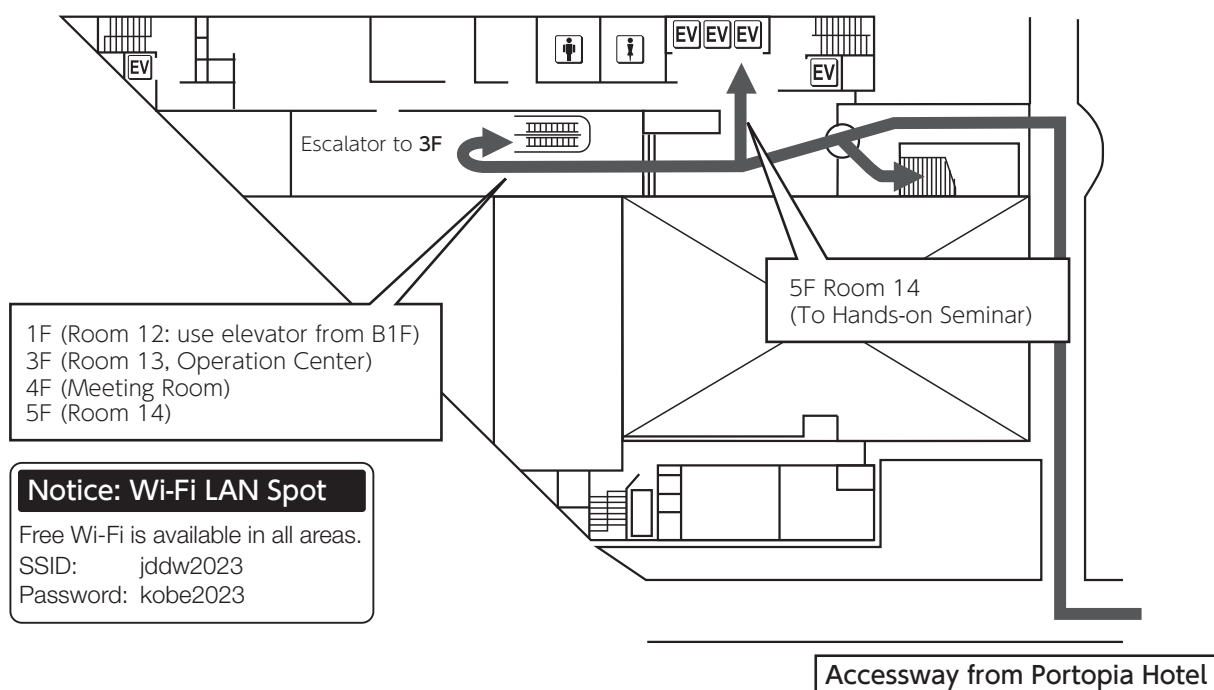

5. Kobe International Conference Center

1F

2F

5. Kobe International Conference Center

3F

Operation Center (for Room 12, 13)
Please submit all of your oral presentation data at Operation Center by at least one hour prior to your scheduled presentation. Inform your Room No. and Presentation No. at the counter.

Notice: Wi-Fi LAN Spot
Free Wi-Fi is available in all areas.
SSID: jddw2023
Password: kobe2023

About Sweets Corner
At the sweets corner, you can enjoy the baked sweets offered by Kobe City.
Time: 12:00~17:00 (each day from November 2 to 4)
Place: In front of Room13 (International Conference Room), the 3rd floor of Kobe International Conference Centre.

5. Kobe International Conference Center

4F

※ Meeting Room Only

5F

Room 14
(Hands-on Seminar)
(504 · 505)

Room 14
(Hands-on Seminar)
(501)

Room 14
(Hands-on Seminar)
(502)

Notice: Wi-Fi LAN Spot