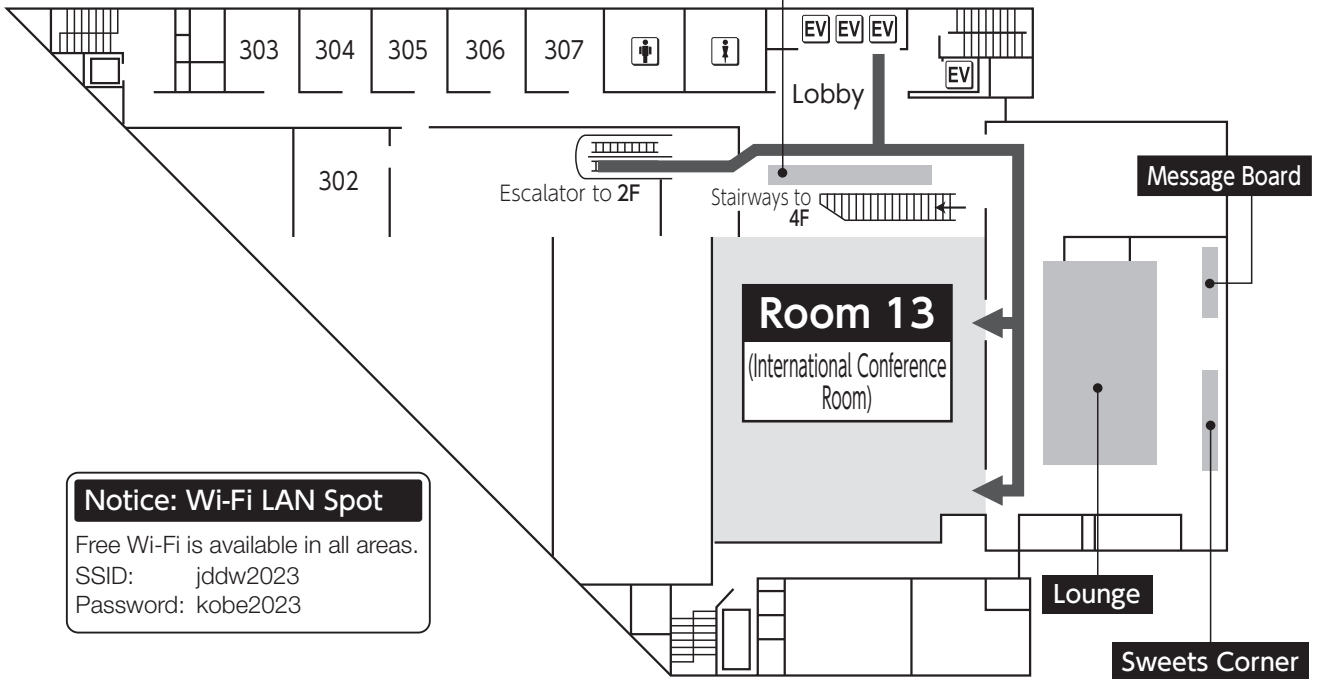

5. Kobe International Conference Center

1F

2F

5. Kobe International Conference Center

3F

Operation Center (for Room 12, 13)
Please submit all of your oral presentation data at Operation Center by at least one hour prior to your scheduled presentation. Inform your Room No. and Presentation No. at the counter.

Notice: Wi-Fi LAN Spot
Free Wi-Fi is available in all areas.
SSID: jddw2023
Password: kobe2023

About Sweets Corner
At the sweets corner, you can enjoy the baked sweets offered by Kobe City.
Time: 12:00~17:00 (each day from November 2 to 4)
Place: In front of Room13 (International Conference Room), the 3rd floor of Kobe International Conference Centre.

5. Kobe International Conference Center

4F

※ Meeting Room Only

5F

Room 14
(Hands-on Seminar)
(504 · 505)

Room 14
(Hands-on Seminar)
(501)

Room 14
(Hands-on Seminar)
(502)

Notice: Wi-Fi LAN Spot

Free Wi-Fi is available in all areas.
SSID: jddw2023
Password: kobe2023

* The room differs depending on the seminar course.