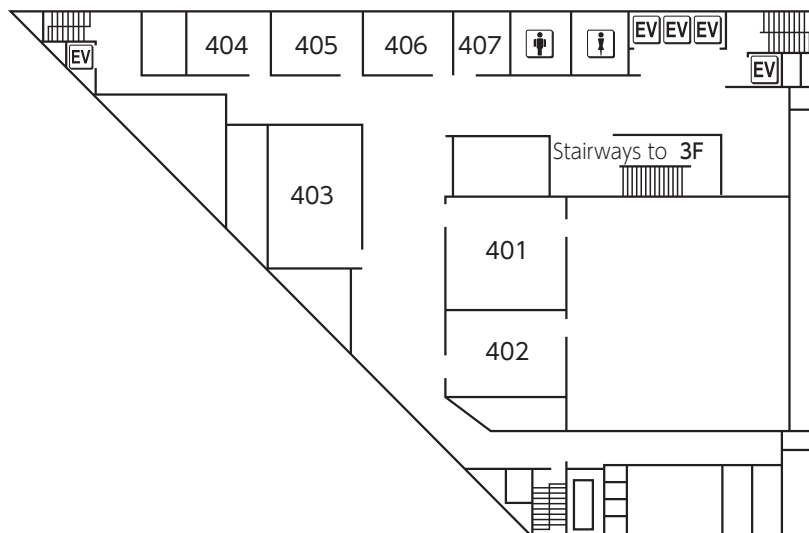

5. Kobe International Conference Center

1F

2F

5. Kobe International Conference Center

3F

Operation Center (for Room 12, 13)
Please submit all of your oral presentation data at Operation Center by at least one hour prior to your scheduled presentation. Inform your Room No. and Presentation No. at the counter.

Notice: Wi-Fi LAN Spot
Free Wi-Fi is available in all areas.
SSID: jddw2023
Password: kobe2023

About Sweets Corner
At the sweets corner, you can enjoy the baked sweets offered by Kobe City.
Time: 12:00~17:00 (each day from November 2 to 4)
Place: In front of Room13 (International Conference Room), the 3rd floor of Kobe International Conference Centre.

5. Kobe International Conference Center

4F

※ Meeting Room Only

5F

Room 14
(Hands-on Seminar)
(504 · 505)

Room 14
(Hands-on Seminar)
(501)

Room 14
(Hands-on Seminar)
(502)

Notice: Wi-Fi LAN Spot