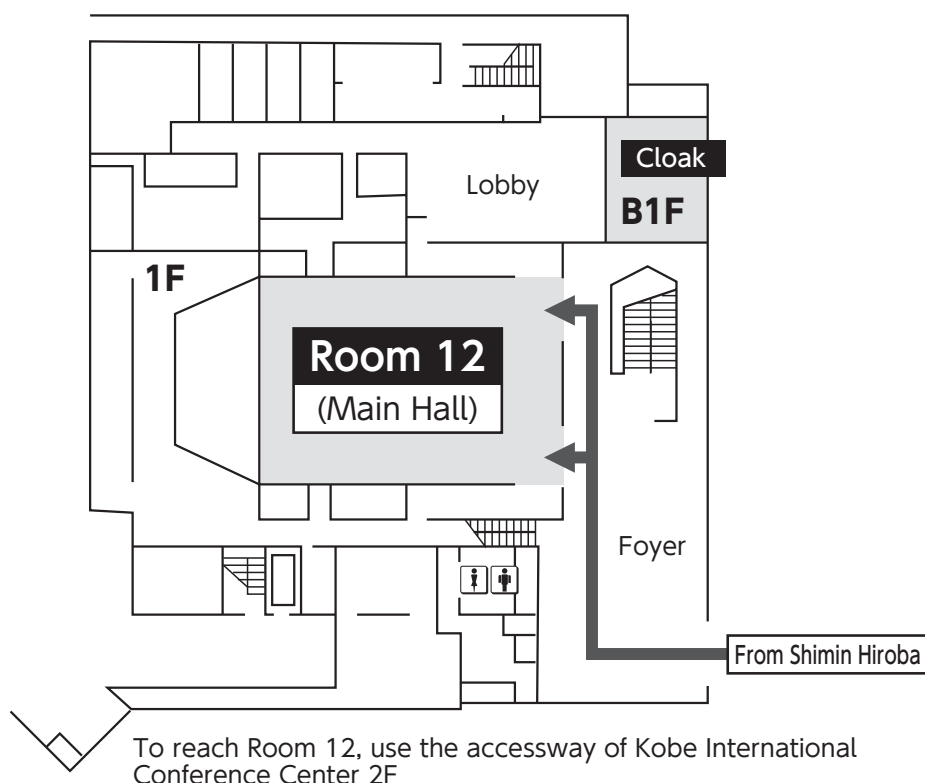

5. Kobe International Conference Center

1F

2F

5. Kobe International Conference Center

3F

Operation Center (for Room 12, 13)
Please submit all of your oral presentation data at Operation Center by at least one hour prior to your scheduled presentation. Inform your Room No. and Presentation No. at the counter.

Notice: Wi-Fi LAN Spot
Free Wi-Fi is available in all areas.
SSID: jddw2023
Password: kobe2023

About Sweets Corner
At the sweets corner, you can enjoy the baked sweets offered by Kobe City.
Time: 12:00~17:00 (each day from November 2 to 4)
Place: In front of Room13 (International Conference Room), the 3rd floor of Kobe International Conference Centre.

5. Kobe International Conference Center

4F

※ Meeting Room Only

5F

Room 14
(Hands-on Seminar)
(504 · 505)

Room 14
(Hands-on Seminar)
(501)

Room 14
(Hands-on Seminar)
(502)

Notice: Wi-Fi LAN Spot