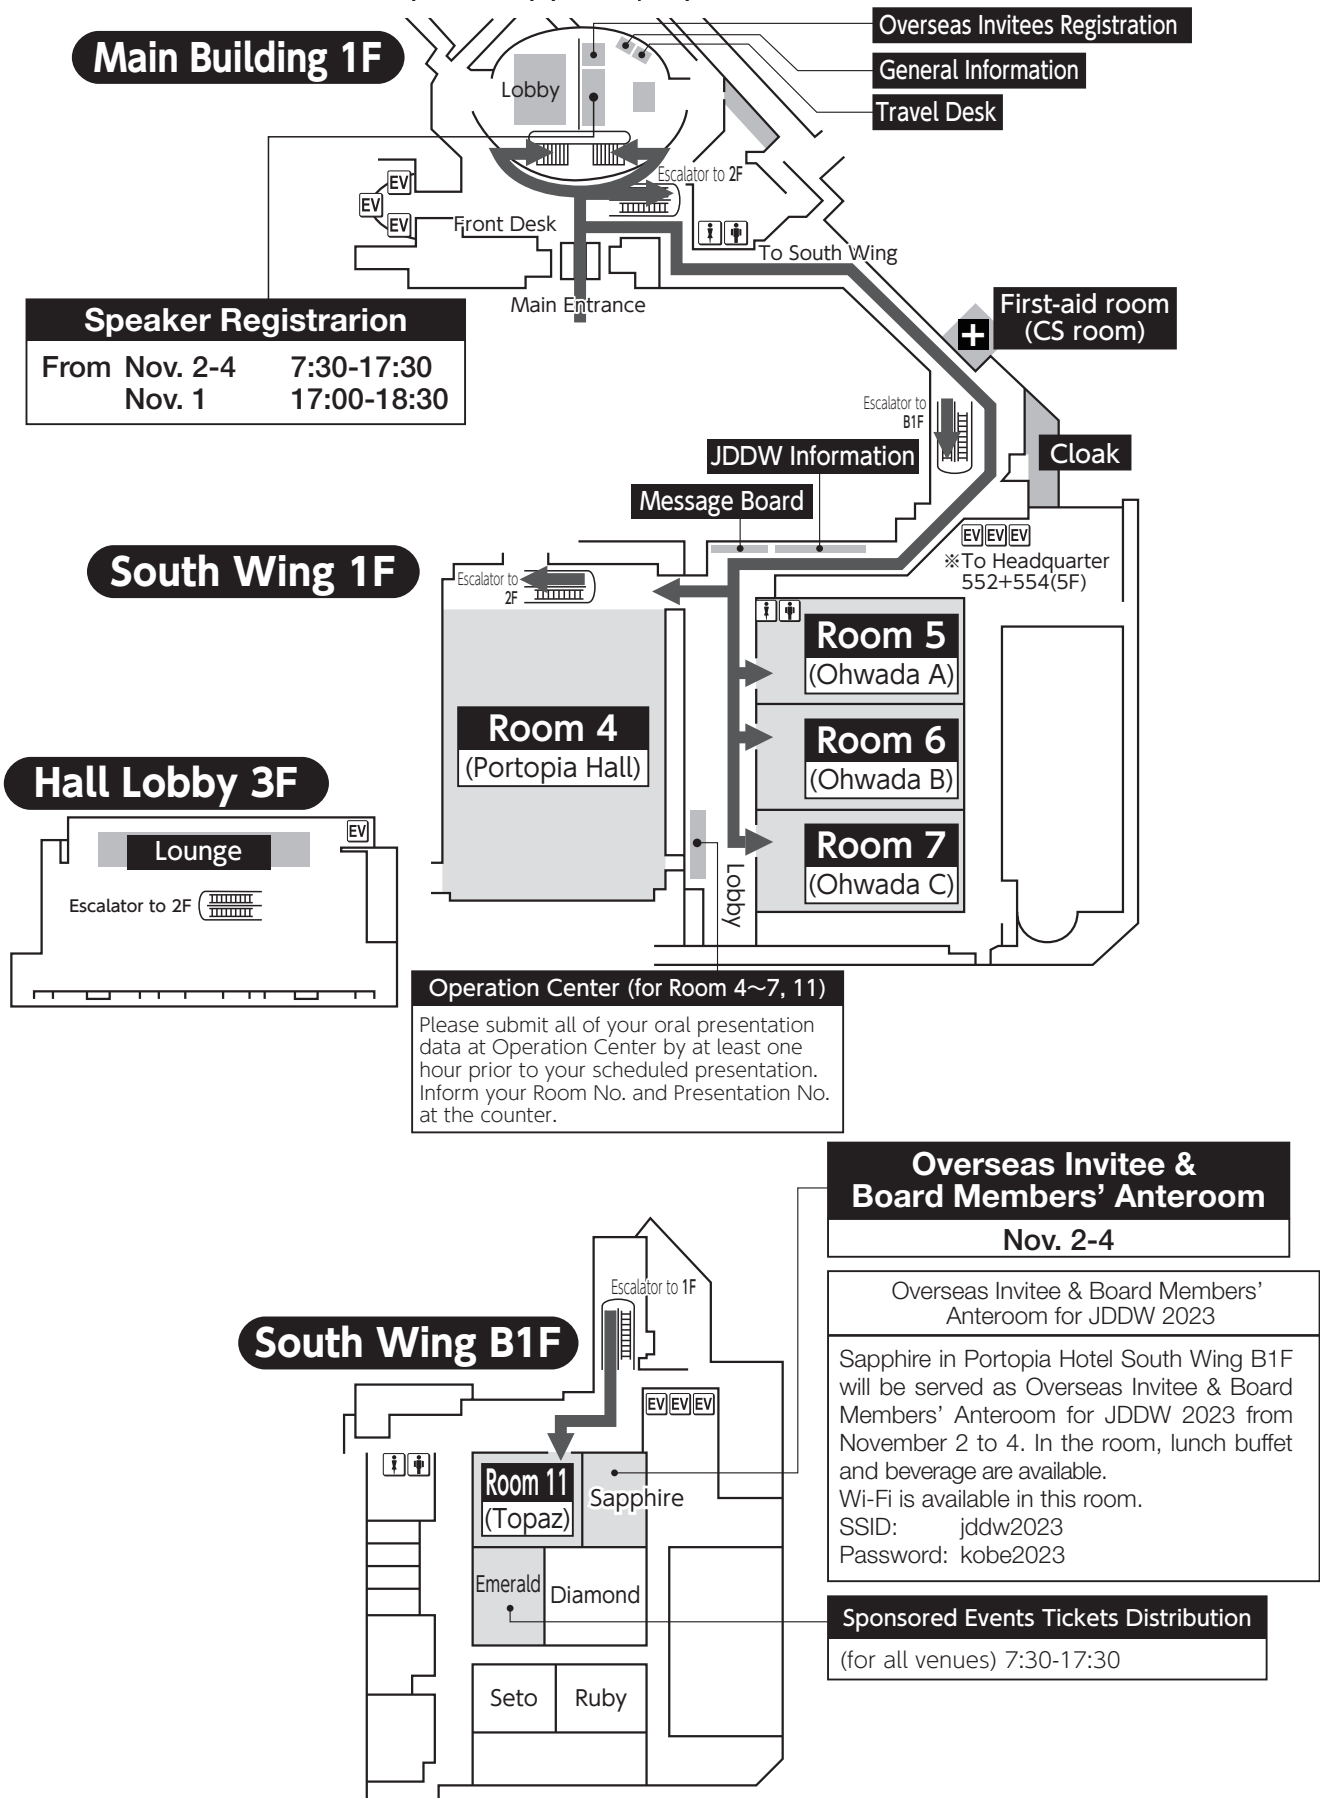

# 4. Portopia Hotel (Main Building • South Wing)

## 4. Portopia Hotel (Main Building)

※To Kobe International Conference Center (Room 12·13·14)

## South Wing 5F

※ Meeting Room Only