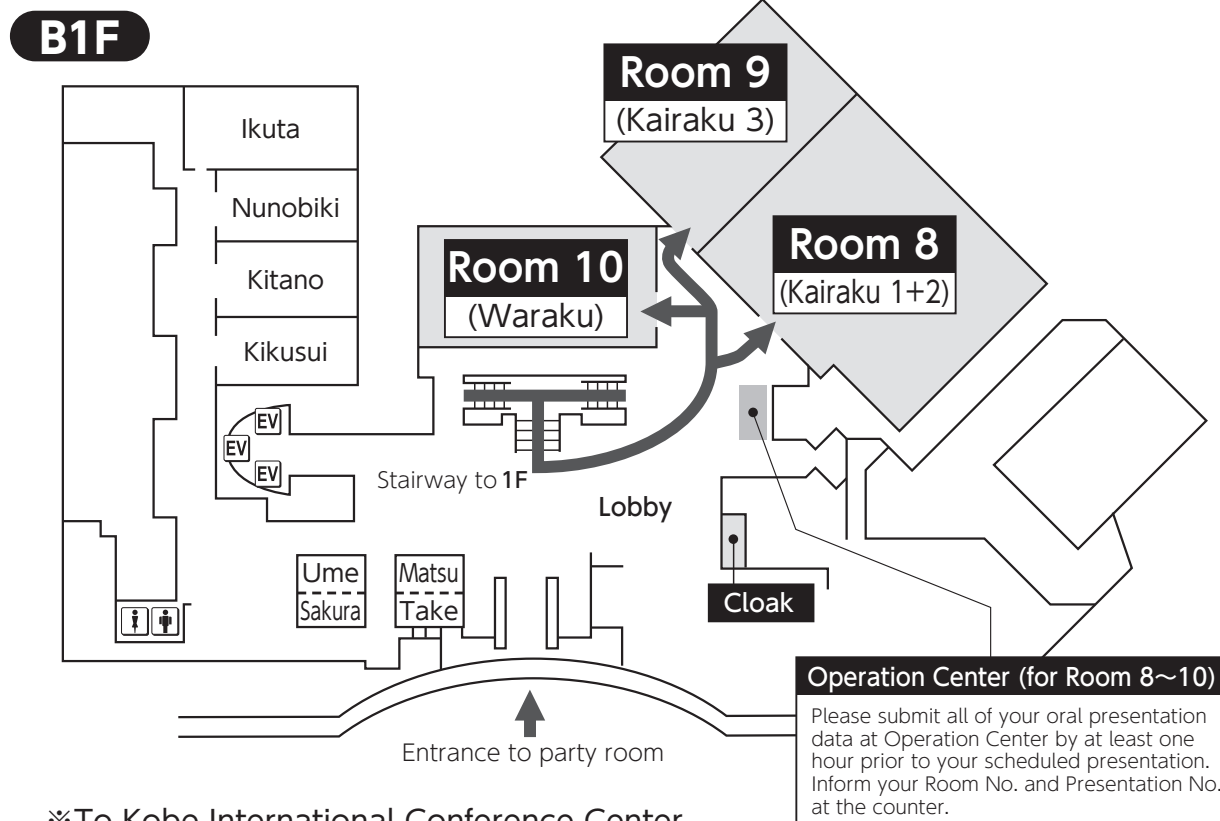

# 4. Portopia Hotel (Main Building • South Wing)

## 4. Portopia Hotel (Main Building)

※To Kobe International Conference Center (Room 12·13·14)

## South Wing 5F

※ Meeting Room Only