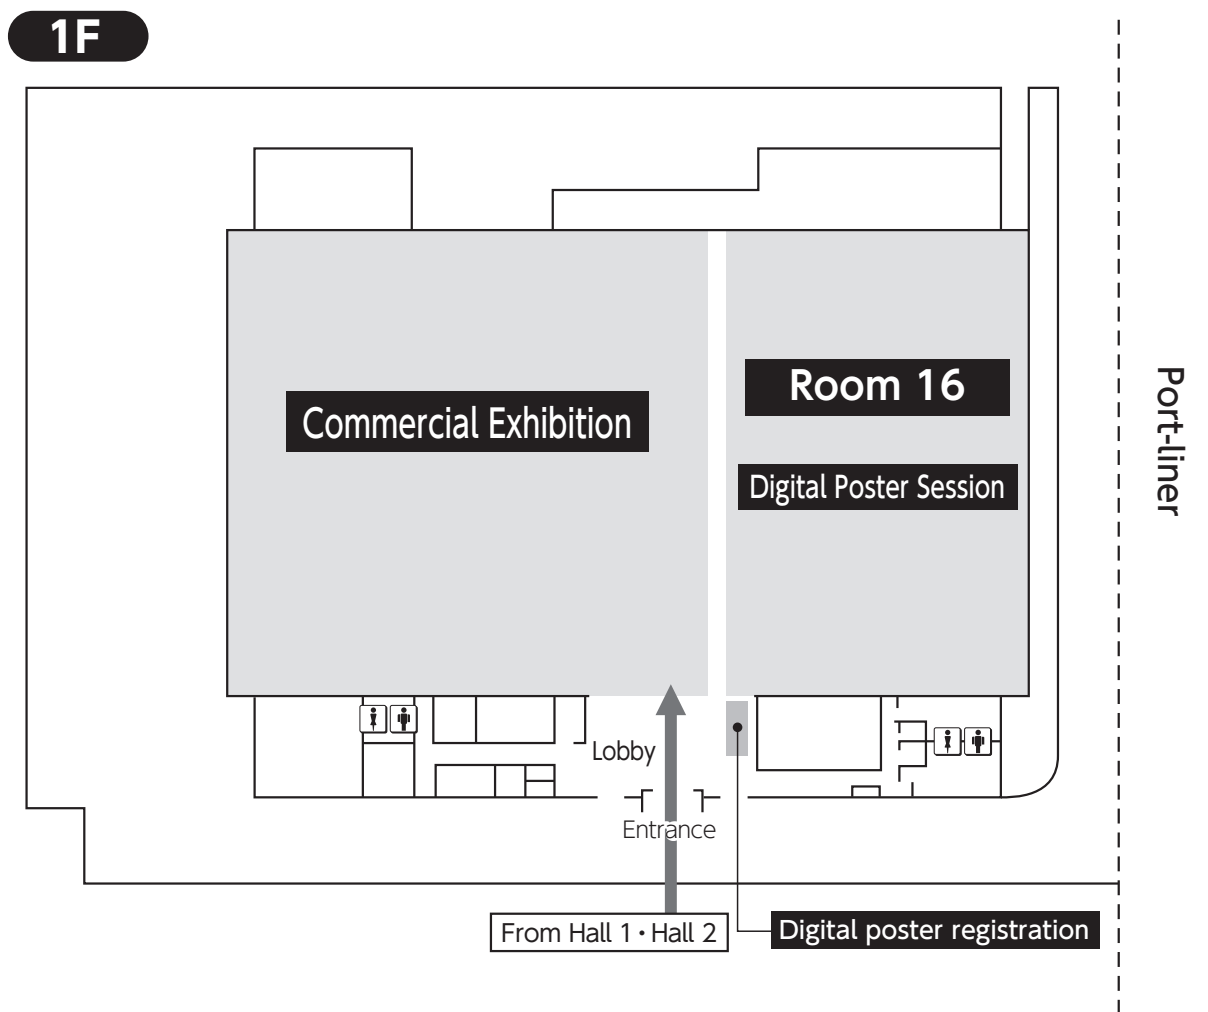

3. Kobe International Exhibition Hall No.3 Building

Notice: Wi-Fi LAN Spot
 Free Wi-Fi is available in all areas.
 SSID: jddw2023
 Password: kobe2023