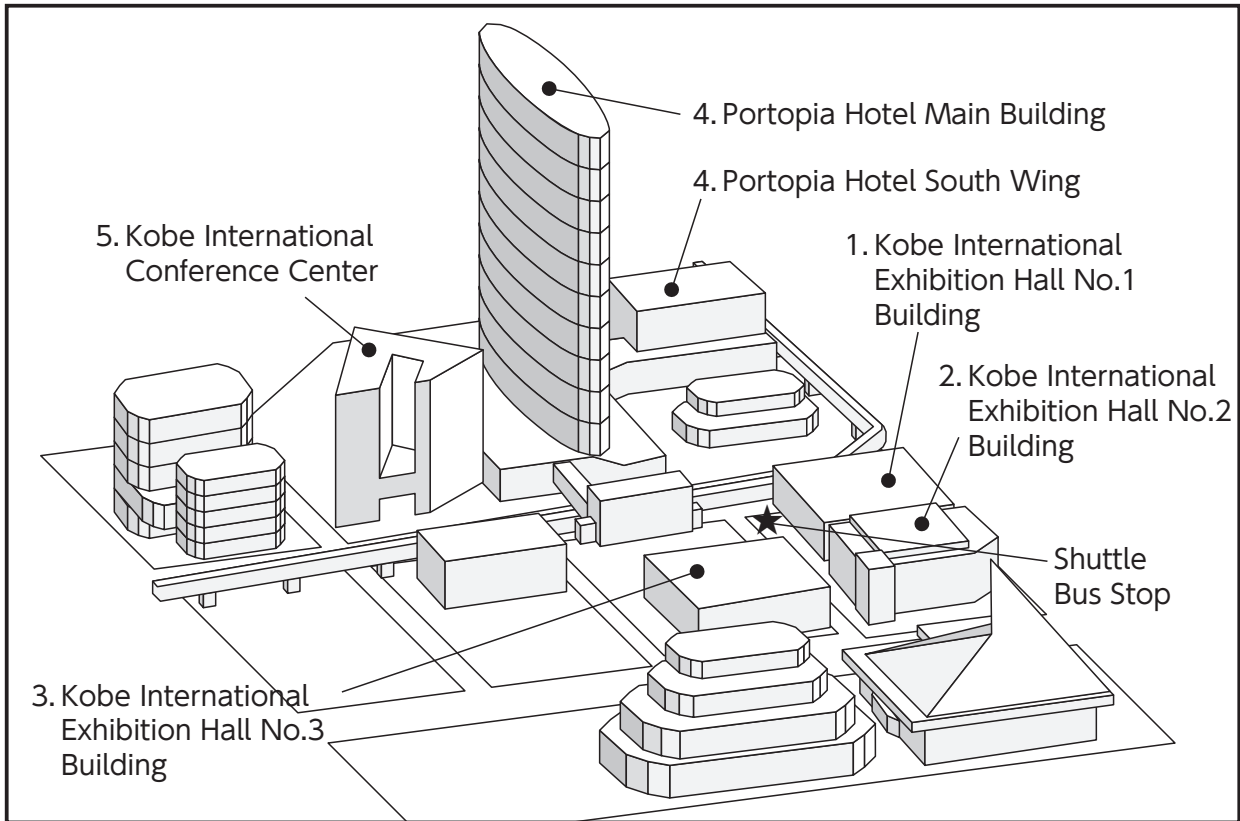

Area Map

1. Kobe International Exhibition Hall No.1 Building

Registration (2F)
 General Information (2F)
 Cloak (2F)
 Sponsored Events Tickets (2F)
 JED Project Booth (2F)
 Room 15 (Digital Poster, Commercial Exhibition) (1F)
 Digital poster registration Entrance Hall (1F)

2. Kobe International Exhibition Hall No.2 Building

Operation Center Lobby (1F)
 Room 1 Hall (North) (1F)
 Room 2 Hall (South) (1F)
 Room 3 Conference Room 3A (3F)

3. Kobe International Exhibition Hall No.3 Building

Room 16 (Digital Poster, Commercial Exhibition) (1F)
 Digital poster registration Lobby (1F)

4. Portopia Hotel Main Building

Speaker Registration Lobby (1F)
 Overseas Invitees Registration Lobby (1F)
 General Information Lobby (1F)
 First-aid room CS room (1F)
 Operation Center Lobby (B1F)
 Room 8 Kairaku 1+2 (B1F)
 Room 9 Kairaku 3 (B1F)
 Room 10 Waraku (B1F)
 Cloak Lobby (B1F)

5. Kobe International Conference Center

Operation Center Lobby (3F)
 Room 12 Main Hall (1F)
 Room 13 International Conference Room (3F)
 Room 14 (Hands-on Seminar) 501 ~ 505(5F)
 Sweets & Drink Corner Foyer (3F)
 Cloak (B1F)