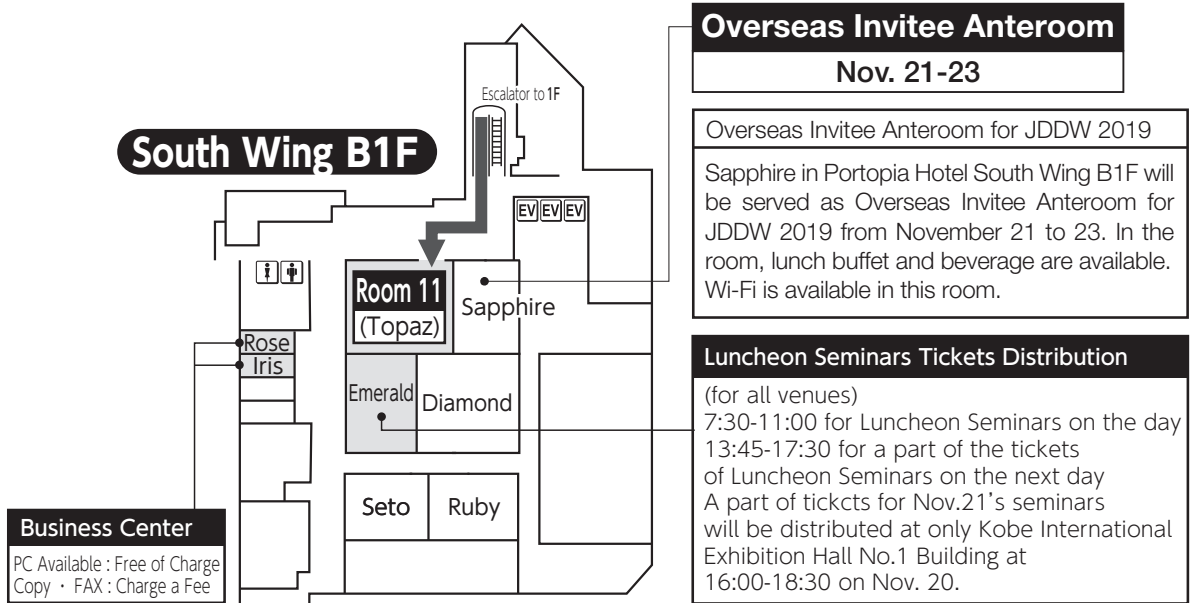

4. Portopia Hotel (Main Building • South Wing)

4. Portopia Hotel (Main Building)

※To Kobe International Conference Center (Room 12・13・14)

To reach the South Wing, use the accessway on the 1st floor of the Main Building

4. Portopia Hotel (Main Building • South Wing)

South Wing 5F

Meeting Room Only

Main Building 7F

Main Building 8F