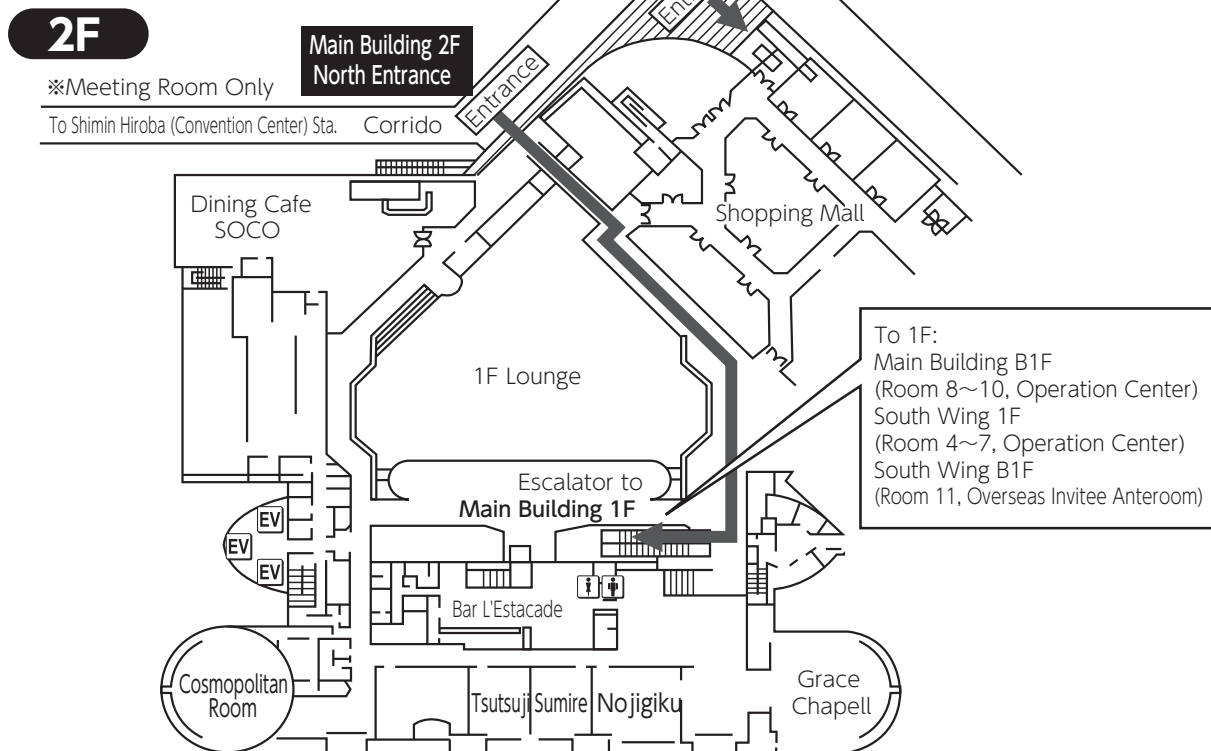

4. Portopia Hotel (Main Building • South Wing)

4. Portopia Hotel (Main Building)

※To Kobe International Conference Center (Room 12・13・14)

To reach the South Wing, use the accessway on the 1st floor of the Main Building

4. Portopia Hotel (Main Building • South Wing)

South Wing 5F

Meeting Room Only

Main Building 7F

Main Building 8F