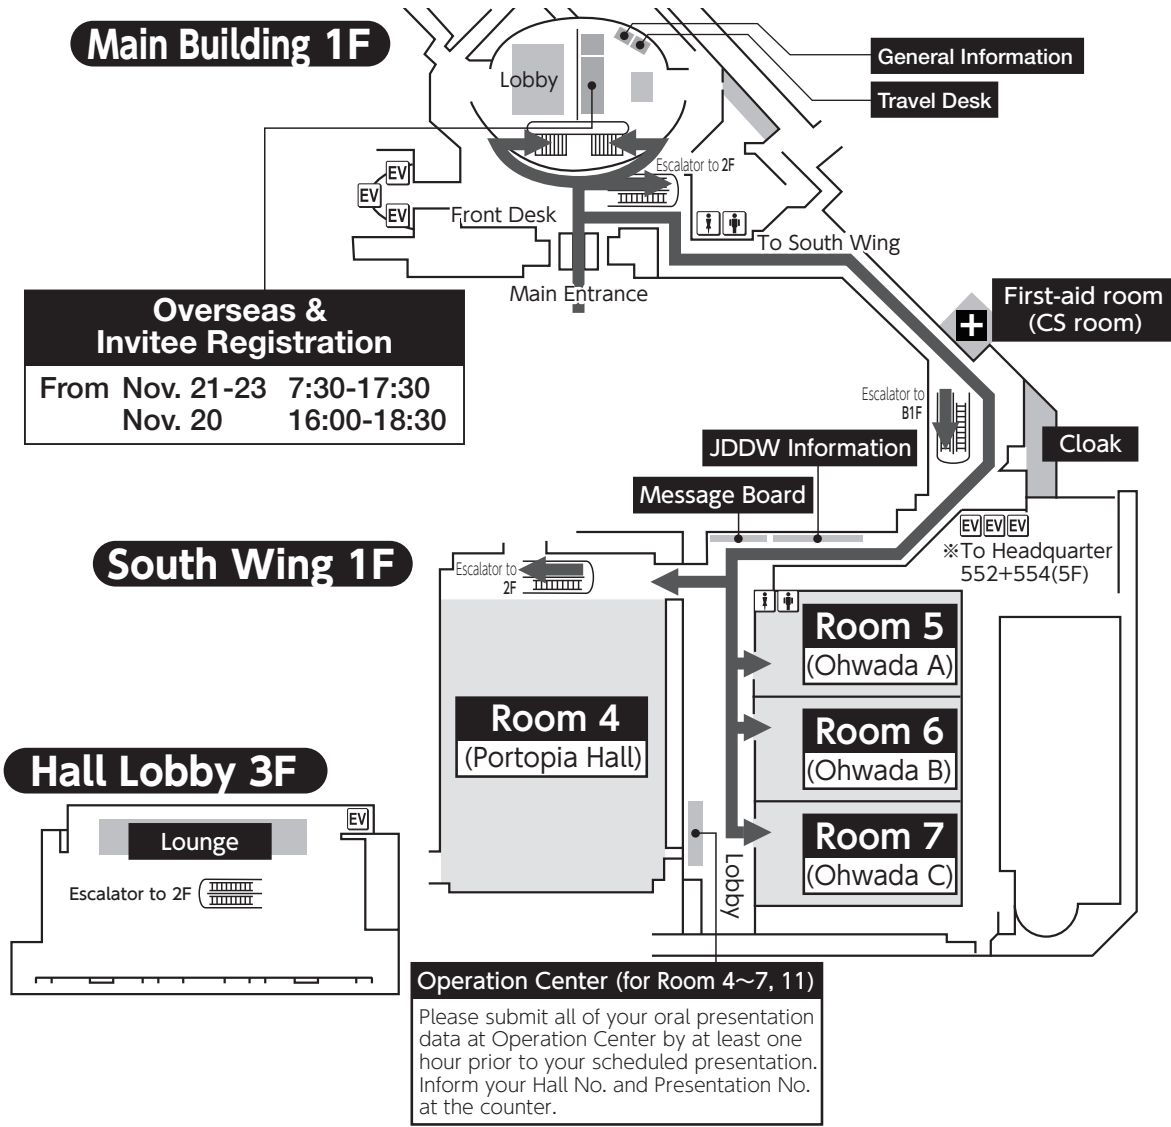

4. Portopia Hotel (Main Building • South Wing)

4. Portopia Hotel (Main Building)

※To Kobe International Conference Center (Room 12・13・14)

To reach the South Wing, use the accessway on the 1st floor of the Main Building

4. Portopia Hotel (Main Building • South Wing)

South Wing 5F

Meeting Room Only

Main Building 7F

Main Building 8F