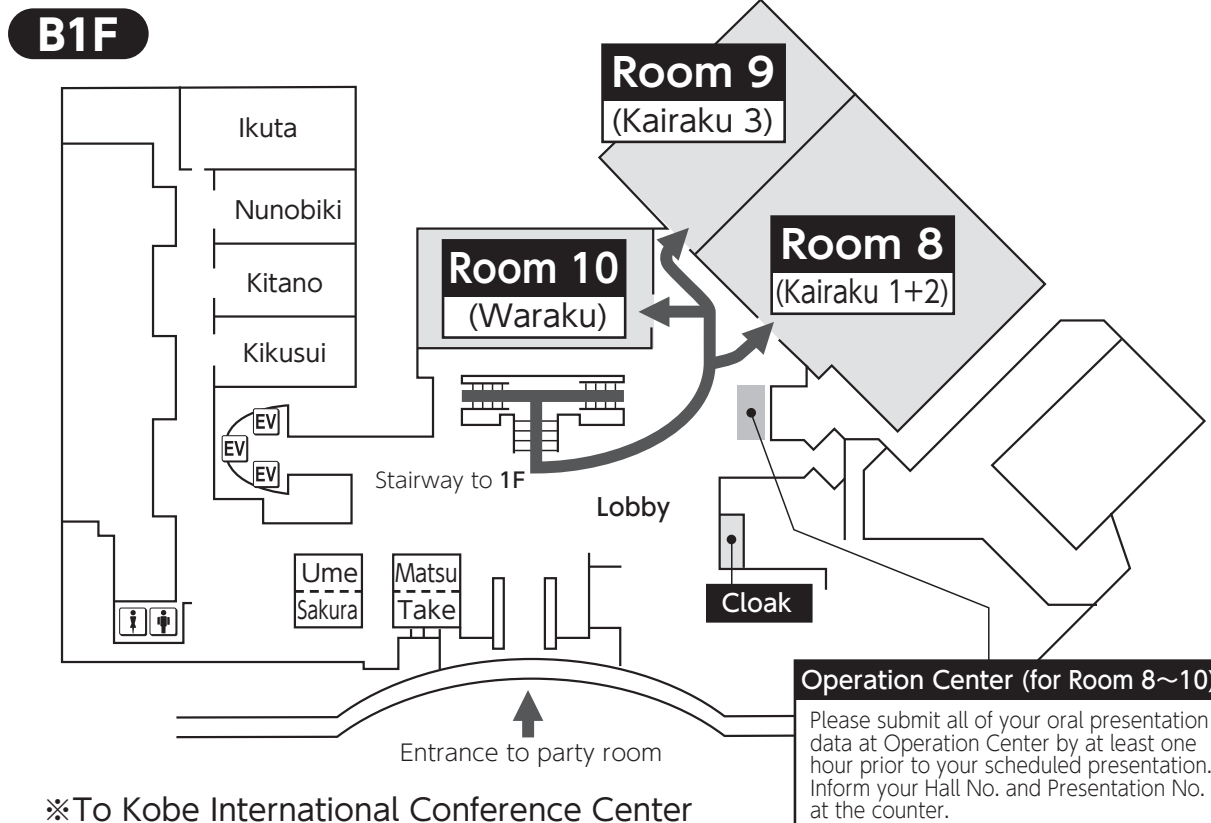

4. Portopia Hotel (Main Building • South Wing)

4. Portopia Hotel (Main Building)

※To Kobe International Conference Center (Room 12・13・14)

To reach the South Wing, use the accessway on the 1st floor of the Main Building

4. Portopia Hotel (Main Building • South Wing)

South Wing 5F

Meeting Room Only

Main Building 7F

Main Building 8F