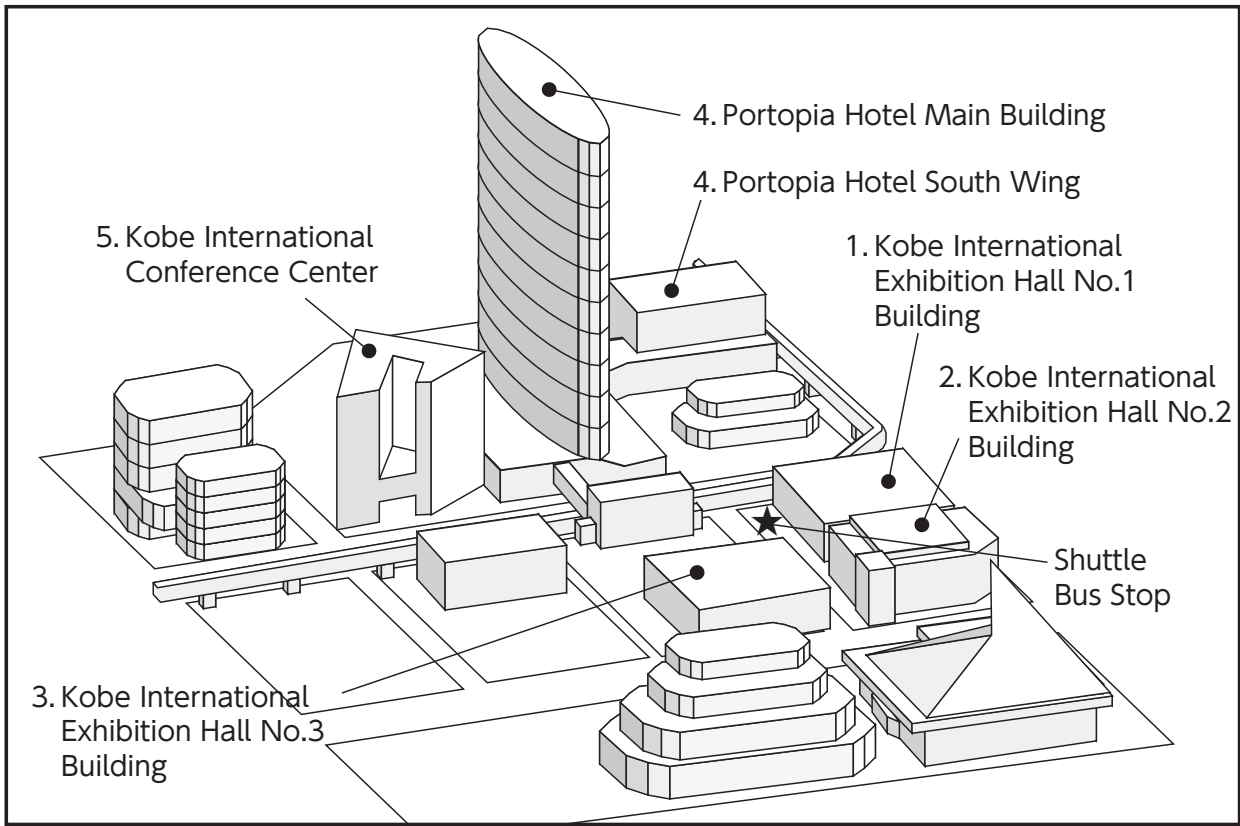

Area Map

1. Kobe International Exhibition Hall No.1 Building

Registration (2F)
 Luncheon Seminars Tickets (2F)
 Cloak (2F)
 General Information (2F)
 Room 15 (Digital Poster, Commercial Exhibition) (1F)
 Digital poster registration Entrance Hall (1F)

2. Kobe International Exhibition Hall No.2 Building

Operation Center Lobby (1F)
 Room 1 Hall (North) (1F)
 Room 2 Hall (South) (1F)
 Room 3 Conference Room 3A (3F)

3. Kobe International Exhibition Hall No.3 Building

Room 16 (Digital Poster, Commercial Exhibition) (1F)
 Digital poster registration Lobby (1F)

4. Portopia Hotel Main Building

Speaker Registration Lobby (1F)
 Overseas & Invitees Registration Lobby (1F)
 General Information Lobby (1F)
 First-aid room CS room (1F)
 Operation Center Lobby (B1F)
 Room 8 Kairaku 1+2 (B1F)
 Room 9 Kairaku 3 (B1F)
 Room 10 Waraku (B1F)
 Cloak Lobby (B1F)

5. Kobe International Conference Center

Operation Center Lobby (3F)
 Room 12 Main Hall (1F)
 Room 13 International Conference Room (3F)
 Room 14 (Endoscope Live Theater) 501(5F)
 Drink Corner(Aomori Apple Juice) Foyer(5F)
 Drink Corner in front of International Conference Room (3F)
 Cloak (B1F)