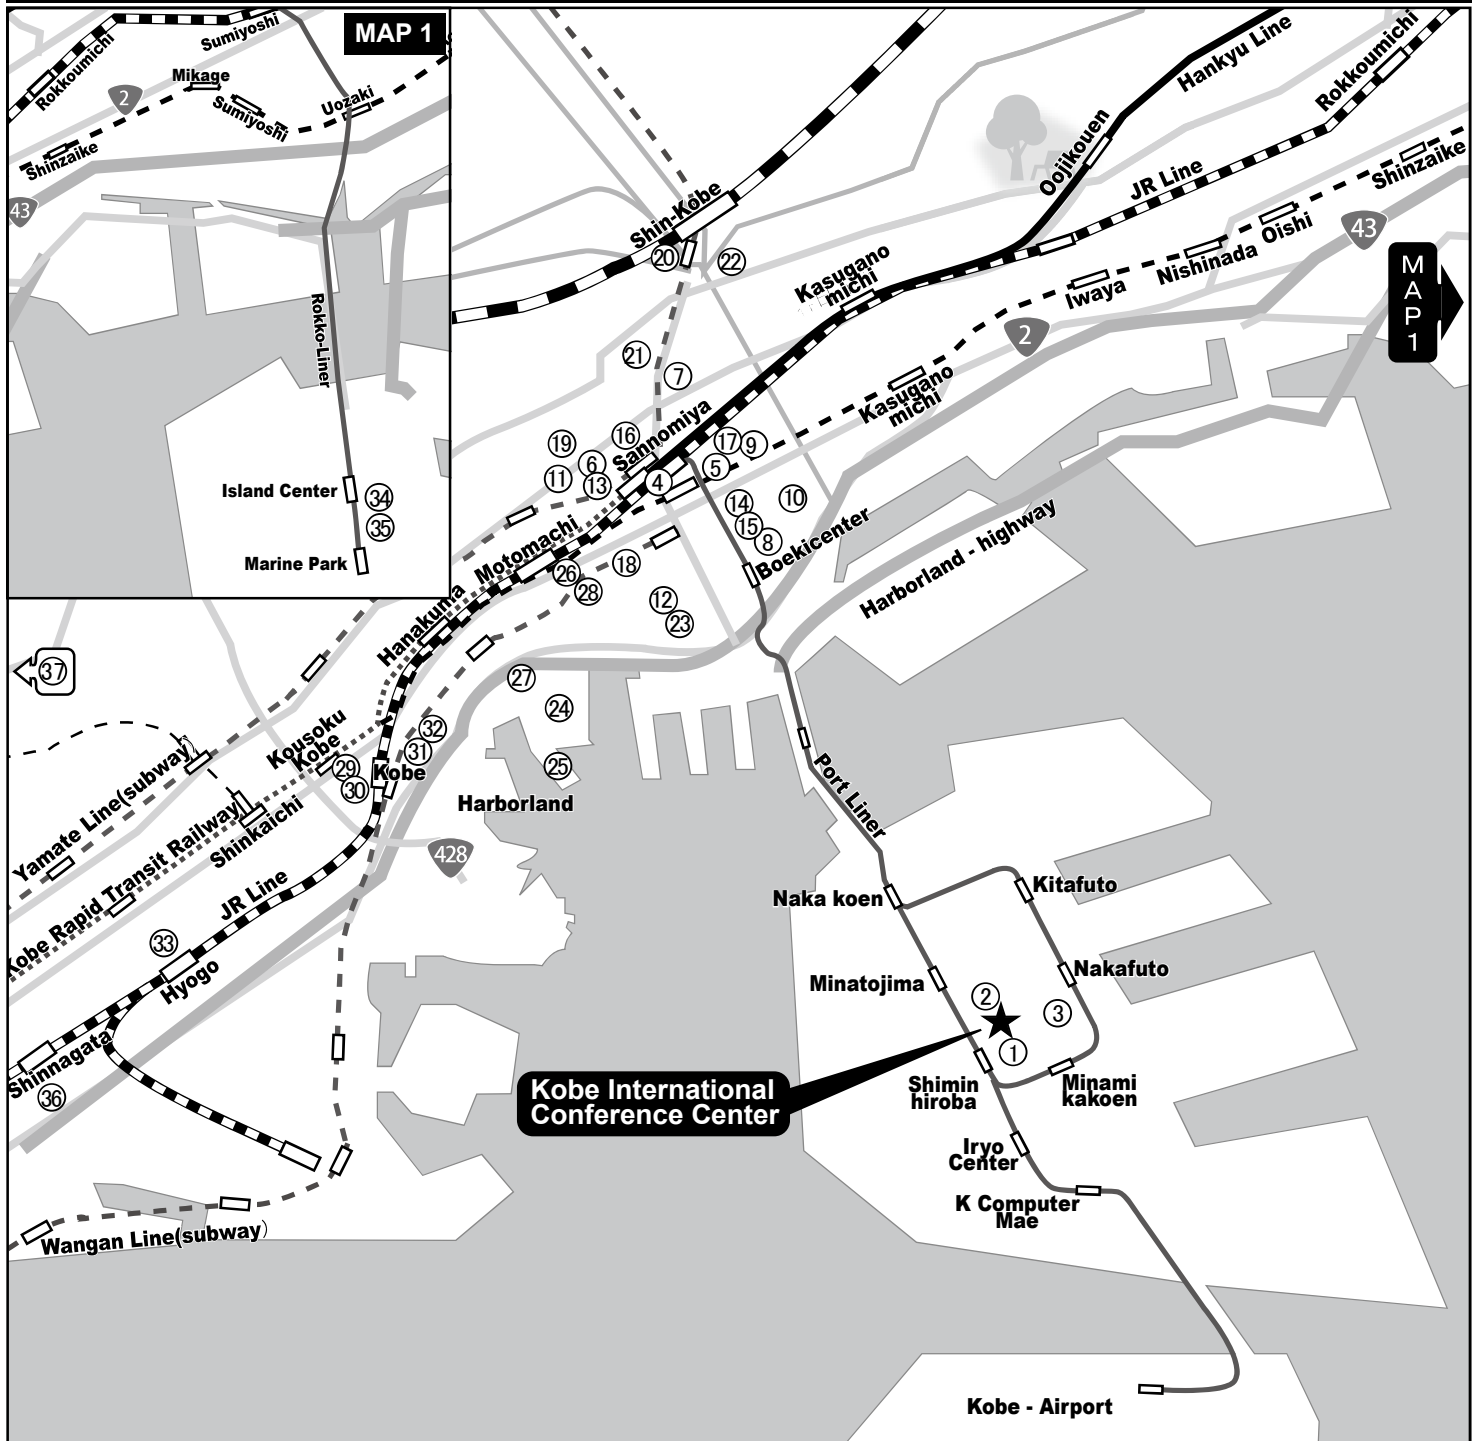

~~ JDDW2016 KOBE AREA MAP ~~

HOTEL LIST

1	Kobe Portopia Hotel	14	APA Hotel Kobe-Sannomiya	27	Kobe Port Tower Hotel
2	Ariston Hotel Kobe	15	Daiwa Roynet Hotel Kobe-Sannomiya	28	Kobe Motomachi Tokyu REI Hotel
3	Hotel Pearl City Kobe	16	Daiichi Grand Hotel Kobe-Sannomiya	29	Chisan Hotel Kobe
4	Sannomiya Terminal Hotel	17	Hotel Villa Fontaine Kobe Sannomiya	30	Kobe City Gardens Hotel
5	Kobe Sannomiya Tokyu REI Hotel	18	Hotel Konigs Krone Kobe	31	Hotel Crown Palais Kobe
6	Hotel Monterey Kobe	19	Kobe Kitano Hotel	32	Kobe Harborland Onsen, Manyo Club
7	Hotel Piena Kobe	20	ANA Crowne Plaza Hotel Kobe	33	Kobe Luminous Hotel
8	Hotel Sunroute Sopra Kobe	21	Green Hill Hotel Kobe	34	Kobe Bay Sheraton Hotel and Towers
9	Sanside Hotel	22	Sun Members Kobe	35	Hotel Plaza Kobe
10	Kobe Sannomiya Union Hotel	23	ORIENTAL HOTEL	36	Hotel Suave Kobe Asuta
11	KOBE TOR ROAD HOTEL SANRAKU	24	Hotel Okura Kobe	37	Kobe Seishin Oriental Hotel
12	Hotel Via Mare Kobe	25	Kobe Merikenpark Oriental Hotel		
13	the b Kobe	26	Kobe Plaza Hotel		