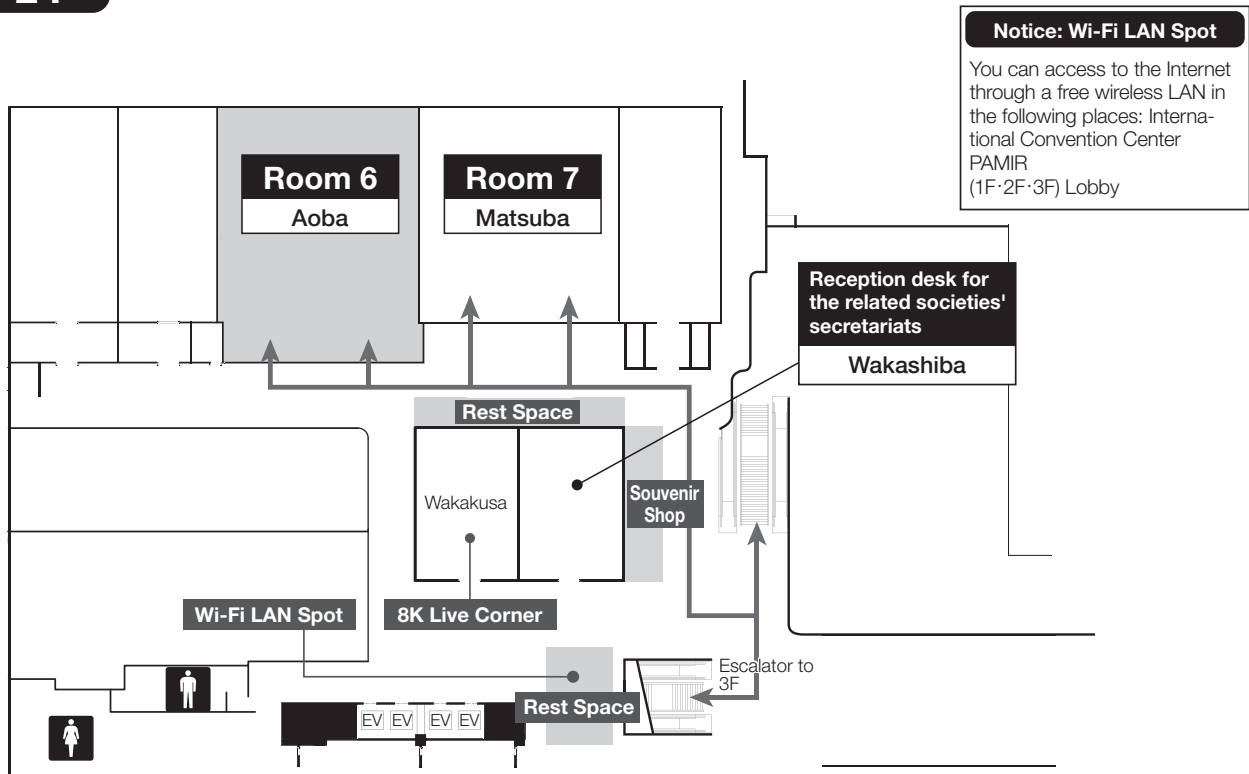

1. Grand Prince Hotel New Takanawa International Convention Center PAMIR

2 F