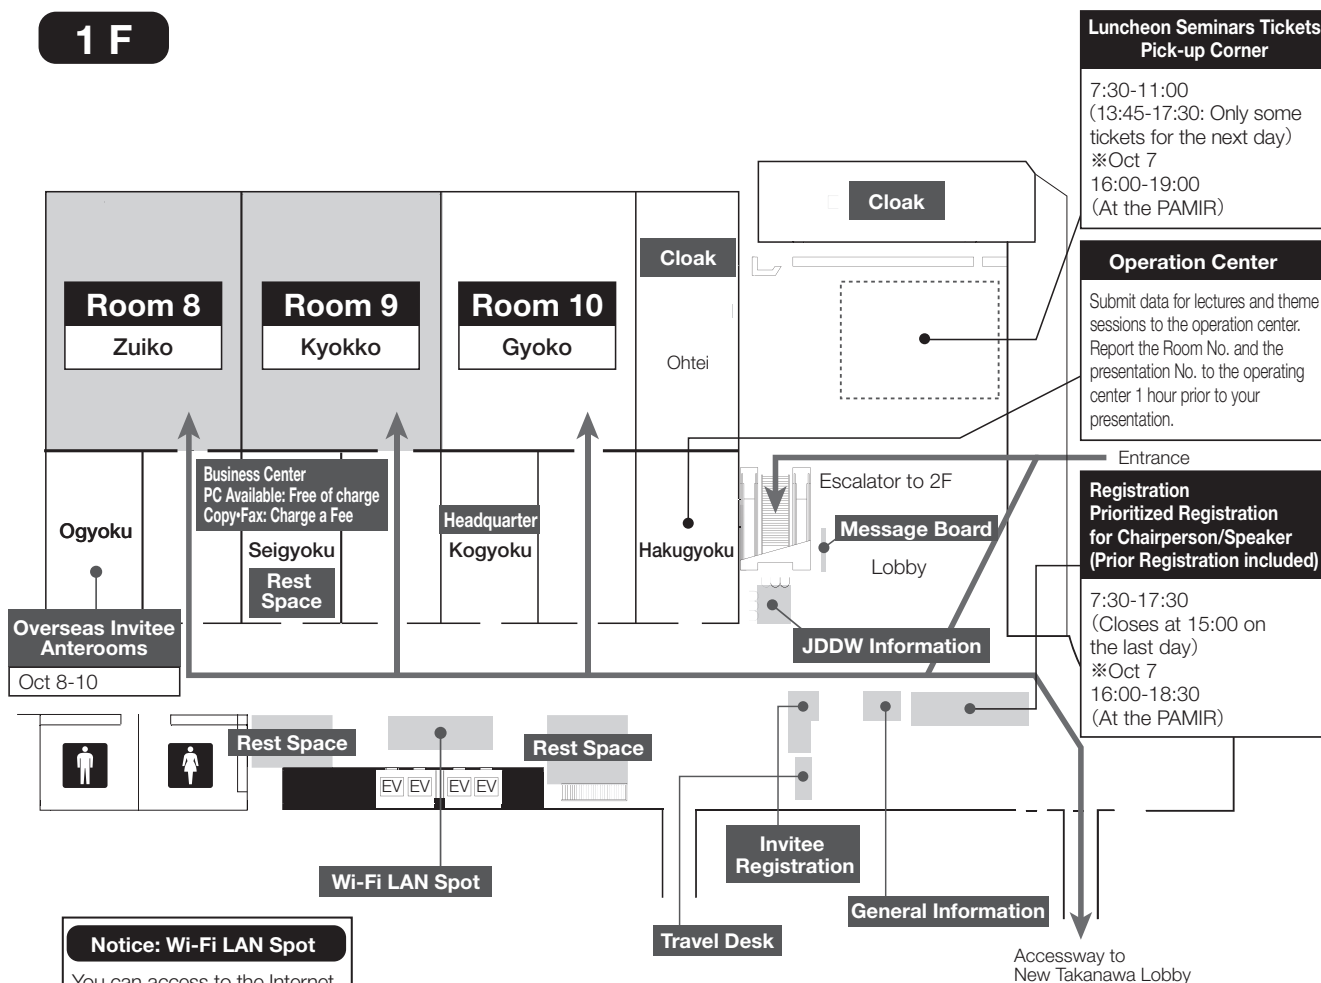

# 1. Grand Prince Hotel New Takanawa International Convention Center PAMIR

**1 F**

**Luncheon Seminars Tickets Pick-up Corner**  
7:30-11:00  
(13:45-17:30: Only some tickets for the next day)  
※Oct 7  
16:00-19:00  
(At the PAMIR)

**Operation Center**  
Submit data for lectures and theme sessions to the operation center. Report the Room No. and the presentation No. to the operating center 1 hour prior to your presentation.

**Registration Prioritized Registration for Chairperson/Speaker (Prior Registration included)**  
7:30-17:30  
(Closes at 15:00 on the last day)  
※Oct 7  
16:00-18:30  
(At the PAMIR)

**Notice: Wi-Fi LAN Spot**  
You can access to the Internet through a free wireless LAN in the following places: International Convention Center PAMIR (1F·2F·3F) Lobby

# 1. Grand Prince Hotel New Takanawa International Convention Center PAMIR