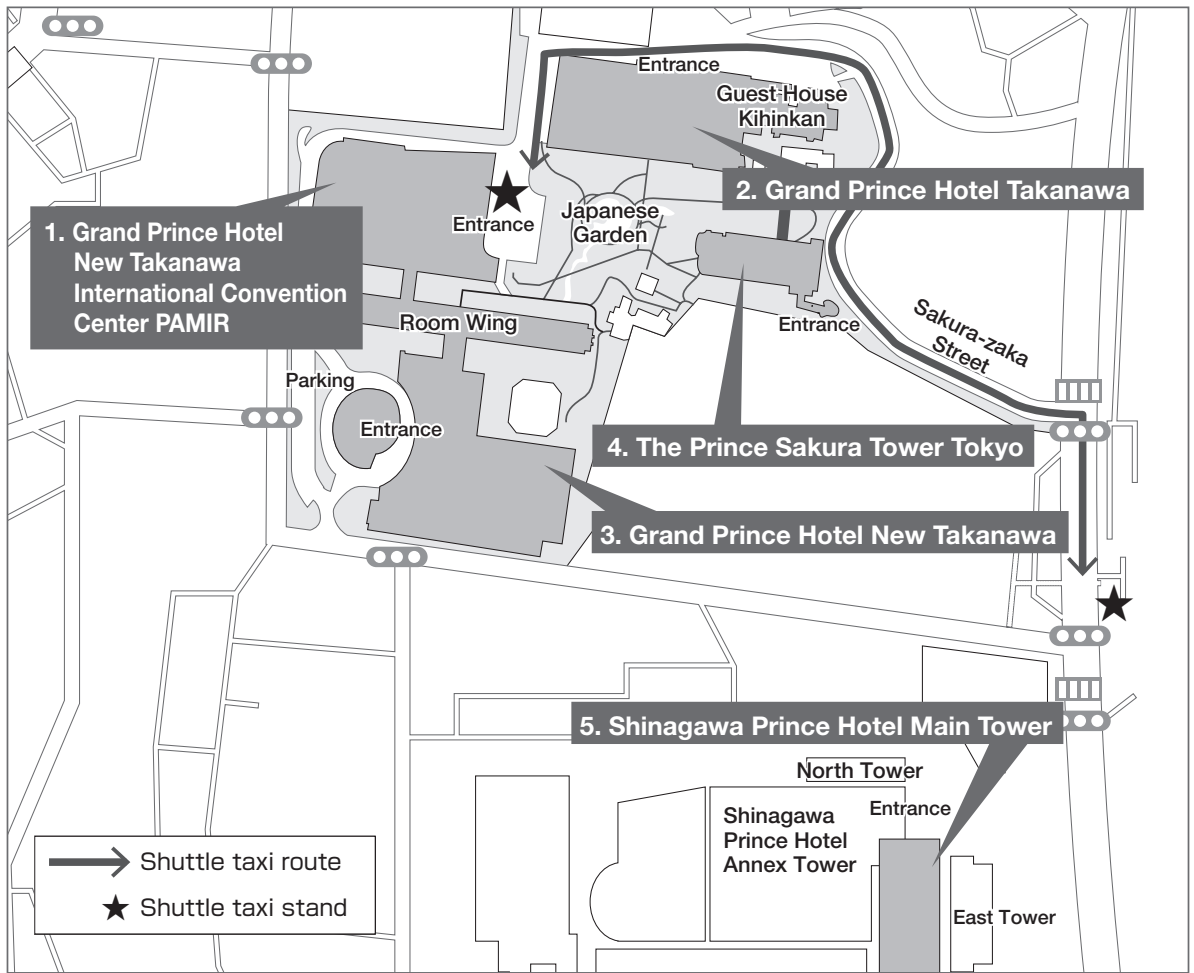

AREA MAP

1. Grand Prince Hotel New Takanawa International Convention Center PAMIR

Room 1	Hokushin (3F)
Room 2	Keiun (3F)
Room 3	Hakuun (3F)
Room 4	Kouun (3F)
Room 5	Suiun (3F)
First-aid room	302 (3F)
Room 6	Aoba (2F)
Room 7	Matsuba (2F)
Registration	Lobby (1F)
Prioritized Registration	Lobby (1F)
Invitee Registration	Lobby (1F)
General Information	Lobby (1F)
Luncheon Seminars Tickets	Lobby (1F)
Pick-up Corner	Lobby (1F)

Room 8	Zuiko (1F)
Room 9	Kyokko (1F)
Room 10	Gyoko (1F)
Overseas Invitee Anterooms	Ougyoku (1F)
Business Center	Hakugyoku (1F)
Cloak	(1F)
Operation Center	Hakugyoku (1F)
Headquarters	Kogyoku (1F)

2. Grand Prince Hotel Takanawa

Room 13	Ohka (2F)
Cloak	(1F)
Meeting Room	Houo (1F)
Room 11	Prince Room (B1F)
Room 12	Crown Room (B1F)
Room 17 (Hands-on)	Amethyst (B1F)
Operation Center	Lobby (B1F)

3. Grand Prince Hotel New Takanawa

Room 15	Heian (3F)
Room 16	Tenpyou (3F)
Cloak	(3F)
Registration	Lobby (1F)
Priority Registration	Lobby (1F)
General Information	Lobby (1F)
Luncheon Seminars Tickets	Lobby (1F)
Pick-up Corner	Lobby (1F)
Room 14 (Digital Poster Session)	Sakura (B1F)
Registration for Poster Session	Sakura (B1F)
Commercial Exhibition	Sakura (B1F)
Cloak	(B1F)

International Convention Center PAMIR	1F-2F-3F Lobby
Grand Prince Hotel New Takanawa	1F-3F Lobby / B1 Uzushio
Grand Prince Hotel Takanawa	B1-1F Lobby