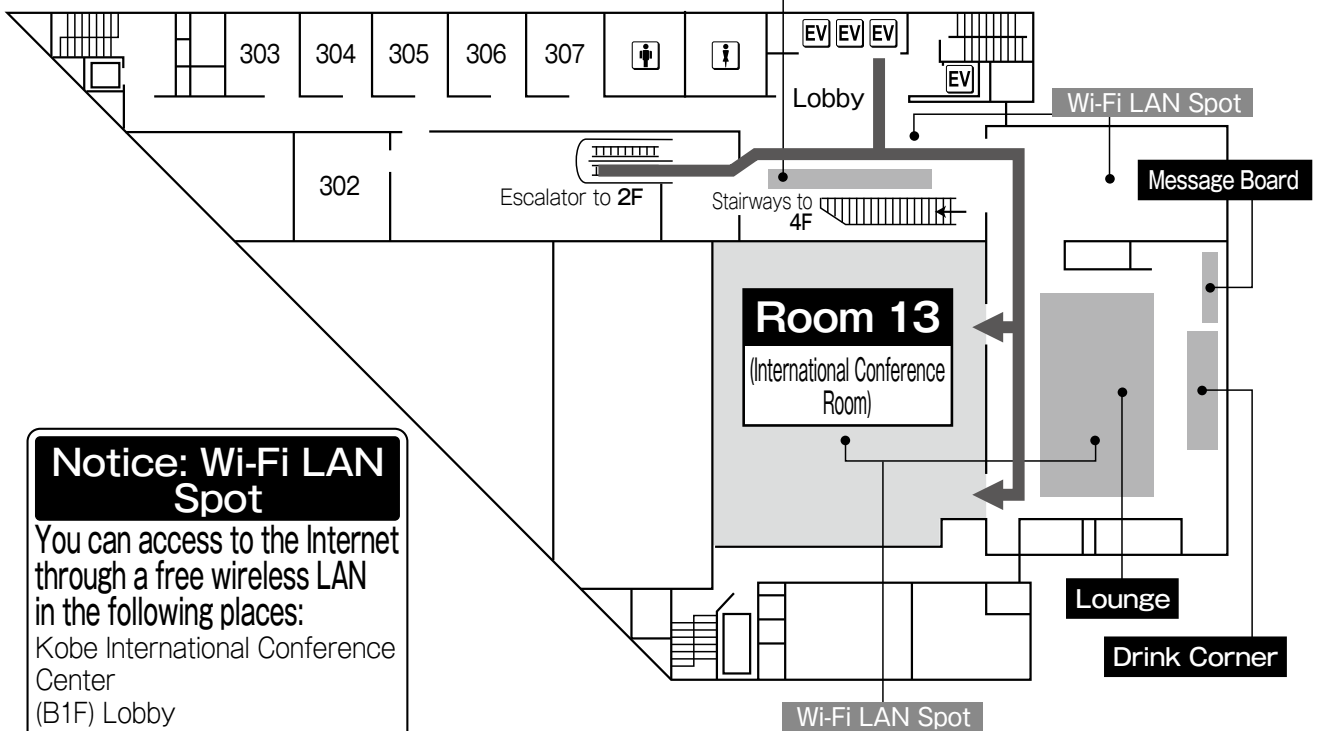

5. Kobe International Conference Center

1F

Operation Center

※Submit all data to the operation center.
Report the hall No. and the presentation No. to the operation center
1 hour prior to your presentation.

3F

Notice: Wi-Fi LAN Spot

You can access to the Internet through a free wireless LAN in the following places:

- Kobe International Conference Center
- (B1F) Lobby
- (1F) Foyer
- (3F) Room13, Lounge, Lobby

Meeting Room Only (Free Wi-Fi LAN Spot)

5. Kobe International Conference Center