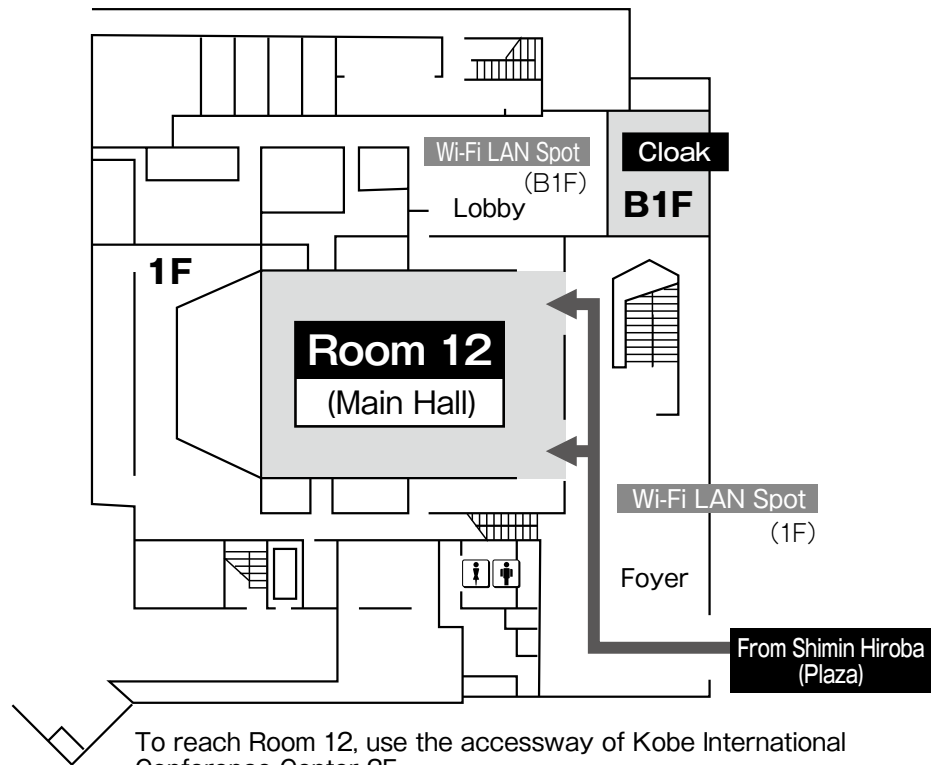

5. Kobe International Conference Center

1F

Operation Center

※Submit all data to the operation center.
Report the hall No. and the presentation No. to the operation center
1 hour prior to your presentation.

3F

Notice: Wi-Fi LAN Spot

You can access to the Internet through a free wireless LAN in the following places:

- Kobe International Conference Center
- (B1F) Lobby
- (1F) Foyer
- (3F) Room13, Lounge, Lobby

Meeting Room Only (Free Wi-Fi LAN Spot)

5. Kobe International Conference Center