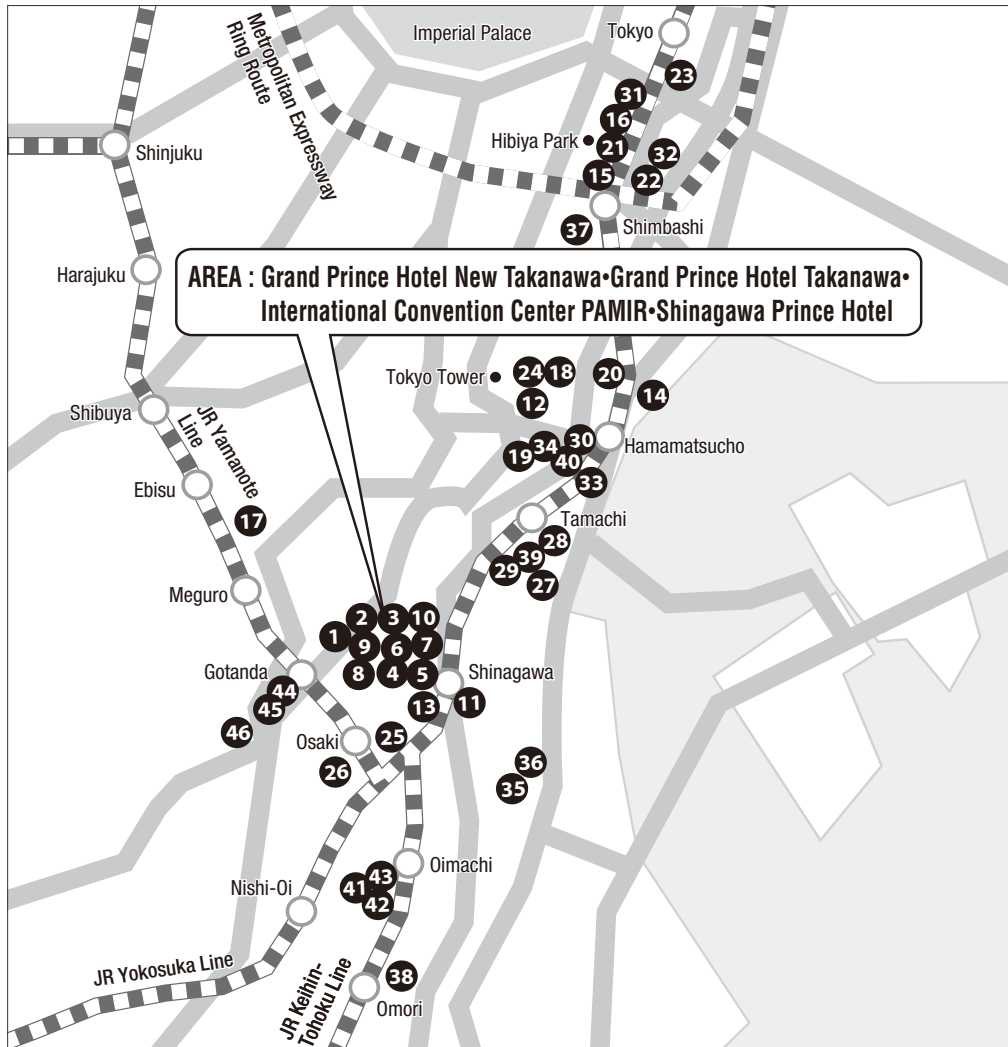

Hotel Map

Hotel Accommodation

1	Grand Prince Hotel New Takanawa	17	The Westin Tokyo	33	Chisun Hotel Hamamatsucho
2	Grand Prince Hotel Takanawa	18	Shiba Park Hotel Tokyo	34	Tokyo Grand Hotel
3	The Prince Sakura Tower Tokyo	19	Celestine Hotel	35	Hotel Sunroute Shinagawa Seaside
4	Shinagawa Prince Hotel (Annex Tower)	20	Art Hotels Hamamatsucho	36	Hearton Hotel Higashi Shinagawa
5	Shinagawa Prince Hotel (Main Tower)	21	Dai-ichi Hotel Annex	37	Hotel Sunroute Shinbashi
6	Shinagawa Prince Hotel (North Tower)	22	Mitsui Garden Hotel Ginza Premier	38	Omori Tokyu Inn
7	Shinagawa Prince Hotel (East Tower)	23	Yaesu Fujiya Hotel	39	Trest Inn Tamachi
8	Takanawa Tobu Hotel	24	Tokyo Prince Hotel	40	Smile Hotel And Serviced Apartments Hamamatsu-cho
9	Keikyu EX Inn Takanawa	25	New Otani Inn Tokyo	41	Hotel Route-Inn Shinagawa Oimachi
10	Keikyu EX Inn Shinagawa-Ekimae	26	Daiwa Roynet Hotel Tokyo-Osaki	42	Via Inn Oimachi
11	Intercontinental The Strings Tokyo Hotel	27	Hotel JAL City Tamachi Tokyo	43	Ours Inn Hankyu
12	The Prince Park Tower Tokyo	28	Hotel Gracery Tamachi	44	Toko Hotel
13	Hotel Laforet Tokyo	29	Hotel Villa Fontaine Tamachi	45	Keio Presso Inn Gotanda
14	Intercontinental Tokyo Bay Hotel	30	Hotel Villa Fontaine Hamamatsucho	46	Hotel Route-Inn Gotanda
15	Dai-ichi Hotel Tokyo	31	Remm Hibiya		
16	Imperial Hotel	32	Hotel Gracery Ginza		