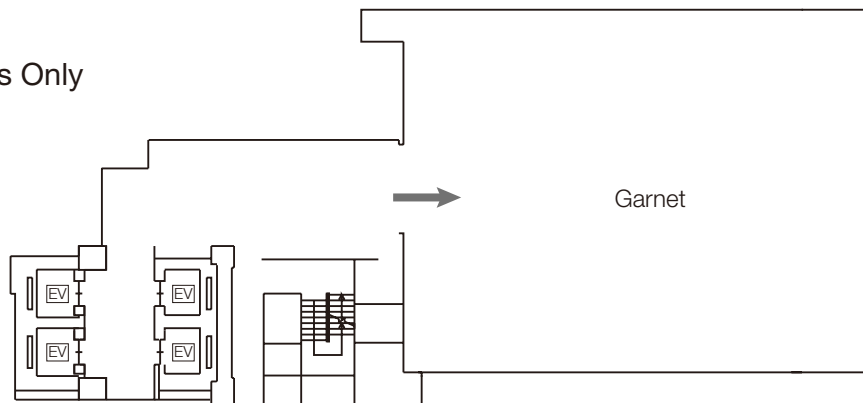

## 6. Shinagawa Prince Hotel Main Tower

**34 F**

※Meeting Rooms Only

**36 F**

※Meeting Rooms Only

## 7. The Prince Sakura Tower Tokyo

**2 F**

※Meeting Rooms Only