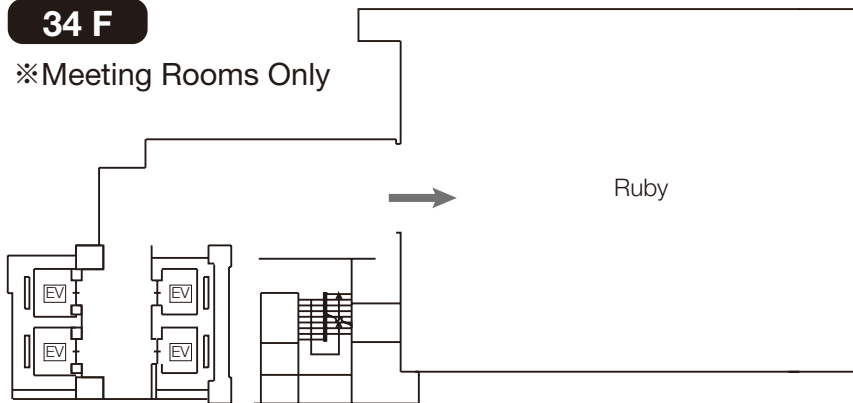

## 6. Shinagawa Prince Hotel Main Tower

**34 F**

※Meeting Rooms Only

**36 F**

※Meeting Rooms Only

## 7. The Prince Sakura Tower Tokyo

**2 F**

※Meeting Rooms Only