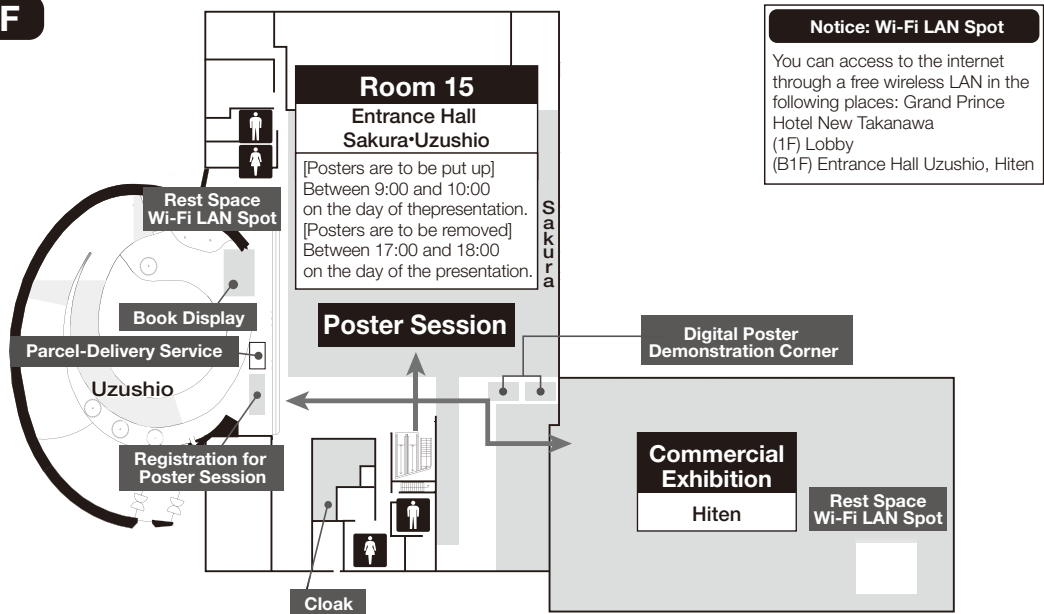

### 3. Grand Prince Hotel New Takanawa

**1 F**

**B1F**

### 3. Grand Prince Hotel New Takanawa

---

**3 F**

**Operation Center**

※Submit all date to the operation center. Report the Room No. and the presentation No. to the operating center 1 hour prior to your presentation.

**Relay Point**

**Wi-Fi LAN Spot**

**Notice: Wi-Fi LAN Spot**

You can access to the internet through a free wireless LAN in the following places: Grand Prince Hotel New Takanawa (3F) Lobby