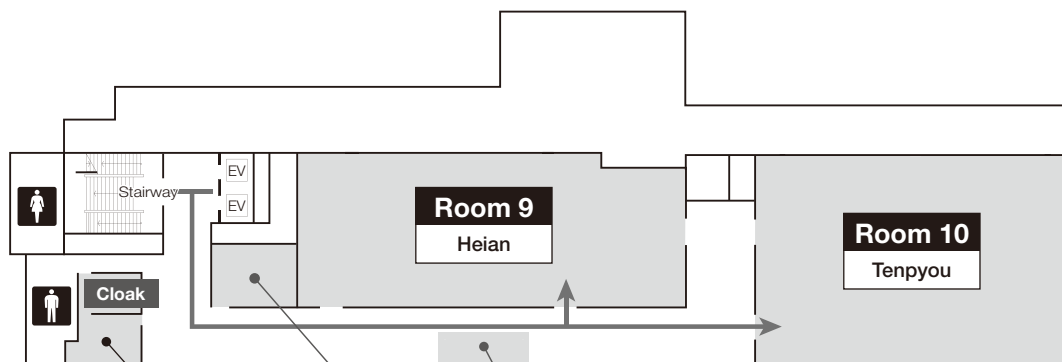

### 3. Grand Prince Hotel New Takanawa

**1 F**

**B1F**

### 3. Grand Prince Hotel New Takanawa

---

**3 F**

**Operation Center**

※Submit all date to the operation center. Report the Room No. and the presentation No. to the operating center 1 hour prior to your presentation.

**Relay Point**

**Wi-Fi LAN Spot**

**Notice: Wi-Fi LAN Spot**

You can access to the internet through a free wireless LAN in the following places: Grand Prince Hotel New Takanawa (3F) Lobby