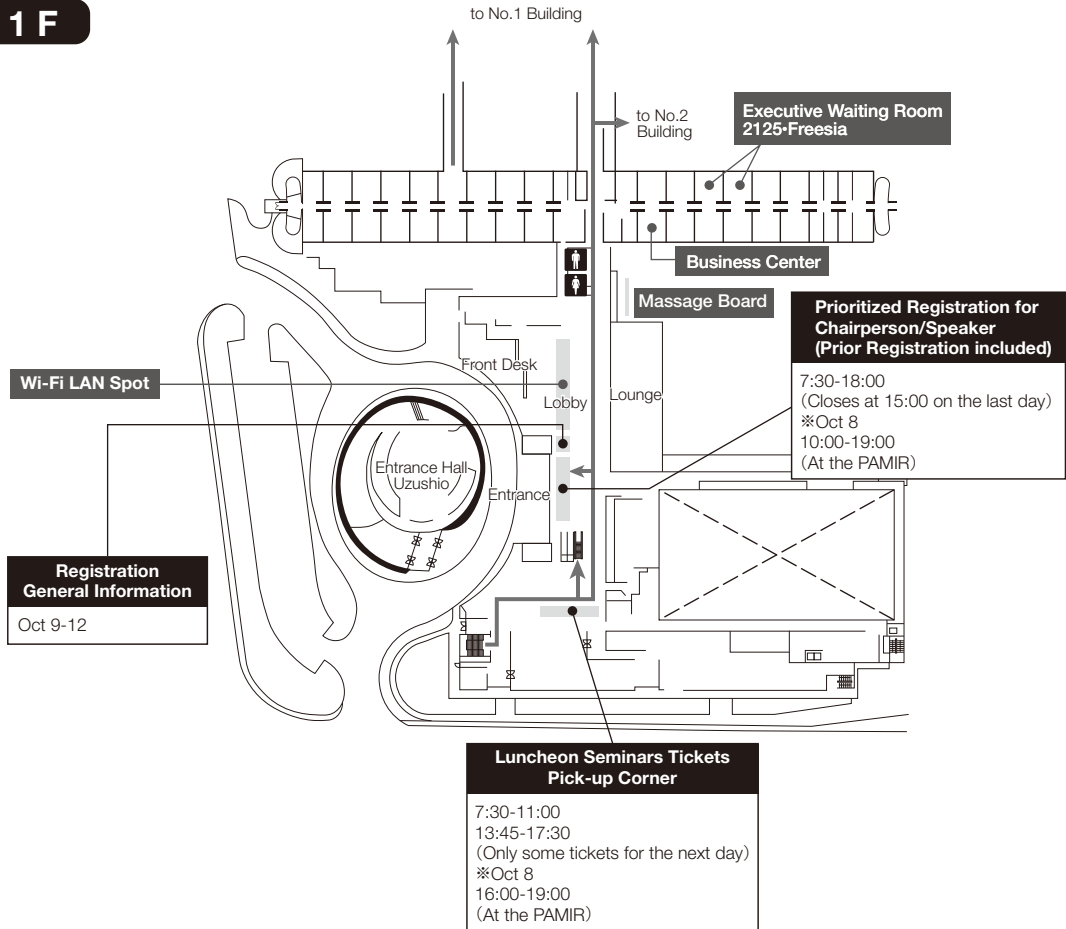

### 3. Grand Prince Hotel New Takanawa

**1 F**

**B1F**

### 3. Grand Prince Hotel New Takanawa

---

**3 F**

**Operation Center**

※Submit all date to the operation center. Report the Room No. and the presentation No. to the operating center 1 hour prior to your presentation.

**Relay Point**

**Wi-Fi LAN Spot**

**Notice: Wi-Fi LAN Spot**

You can access to the internet through a free wireless LAN in the following places: Grand Prince Hotel New Takanawa (3F) Lobby