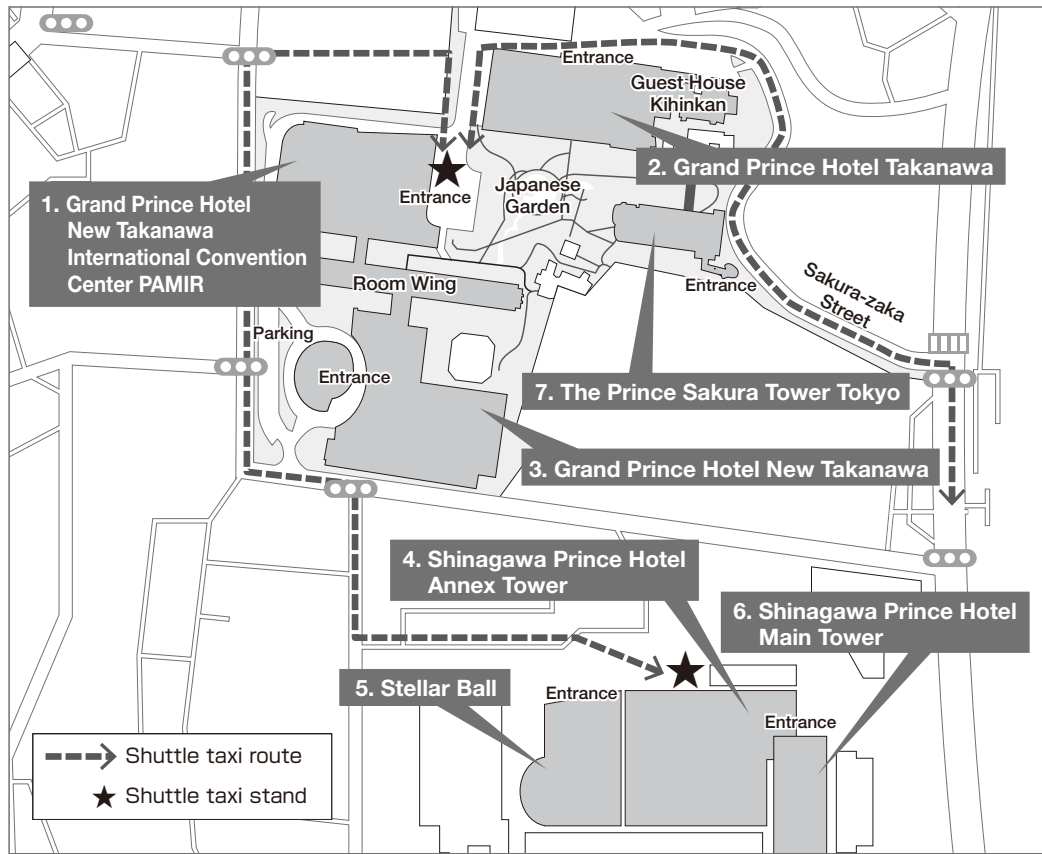

AREA MAP

1. Grand Prince Hotel New Takanawa International Convention Center PAMIR

Room 1	Hokushin (3F)
Room 2	Hakuun+Keiun (3F)
Room 3	Kouun+Suiun (3F)
Room 16	Matsuba (2F)
Registration	Lobby (1F)
Prioritized Registration	Lobby (1F)
Invitee Registration	Lobby (1F)
General Information	Lobby (1F)
Luncheon Seminars Tickets	Lobby (1F)
Pick-up Corner	Lobby (1F)
Room 4	Zuiko (1F)
Room 5	Kyokko (1F)
Room 6	Gyoko (1F)
Business Center	Seigyoku (1F)
Cloak	(1F)
Operation Center	Hakugyoku (1F)
Headquarters	Kogyoku (1F)

2. Grand Prince Hotel Takanawa

Cloak	(1F)
Room 7	Prince Room (B1)
Room 8	Crown Room (B1)
Commercial Exhibition	Royal Room+Lobby (B1)
Operation Center	Lobby (B1)

3. Grand Prince Hotel New Takanawa

Room 9	Heian (3F)
Room 10	Tenpyou (3F)
Operation Center	Hagi (3F)
Cloak	(3F)
Registration	Lobby (1F)
General Information	Lobby (1F)
Luncheon Seminars Tickets	Lobby (1F)
Pick-up Corner	Lobby (1F)
Room 15 (Poster Session)	Reception Hall Sakura+Uzushio (B1)
Registration for Poster Session	Reception Hall Sakura (B1)
Commercial Exhibition	Hiten (B1)
Cloak	(B1)

4. Shinagawa Prince Hotel Annex Tower

Room 12	Taisetsu+Iwaki (5F)
Room 13	Ishizuchi+Kirishima (5F)
Room 14 (Poster Session)	Asama~Daisen (5F)
Registration for Poster Session	Asama~Daisen (5F)
Operation Center	Yuri+Bara (5F)
Cloak	(5F)
Meeting Rooms	(5F)

Notice: Wi-Fi LAN Spot

You can access to the internet through a free wireless LAN in the following places:

International Convention Center PAMIR	1F-2F-3F Lobby / (2F) Aoba · Matsuba · Wakakusa: rest space
Grand Prince Hotel New Takanawa	1F-3F Lobby / (B1) Room15 (Poster Session) · Commercial Exhibition: rest space
Grand Prince Hotel Takanawa	B1-1F Lobby