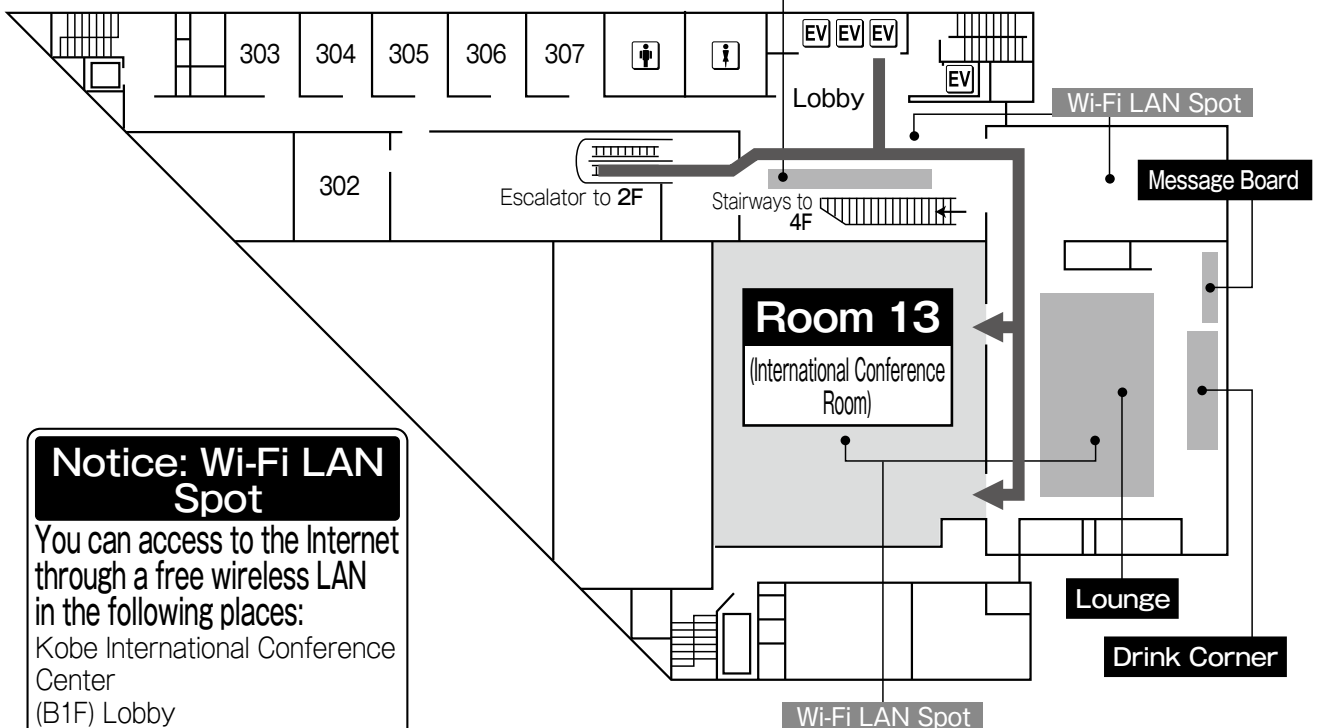

# 5. Kobe International Conference Center

**1F**

## Operation Center

※Submit all data to the operation center.  
Report the hall No. and the presentation No. to the operation center  
1 hour prior to your presentation.

**3F**

### Notice: Wi-Fi LAN Spot

You can access to the Internet through a free wireless LAN in the following places:

- Kobe International Conference Center
- (B1F) Lobby
- (1F) Foyer
- (3F) Room13, Lounge, Lobby

# Meeting Room Only (Free Wi-Fi LAN Spot)