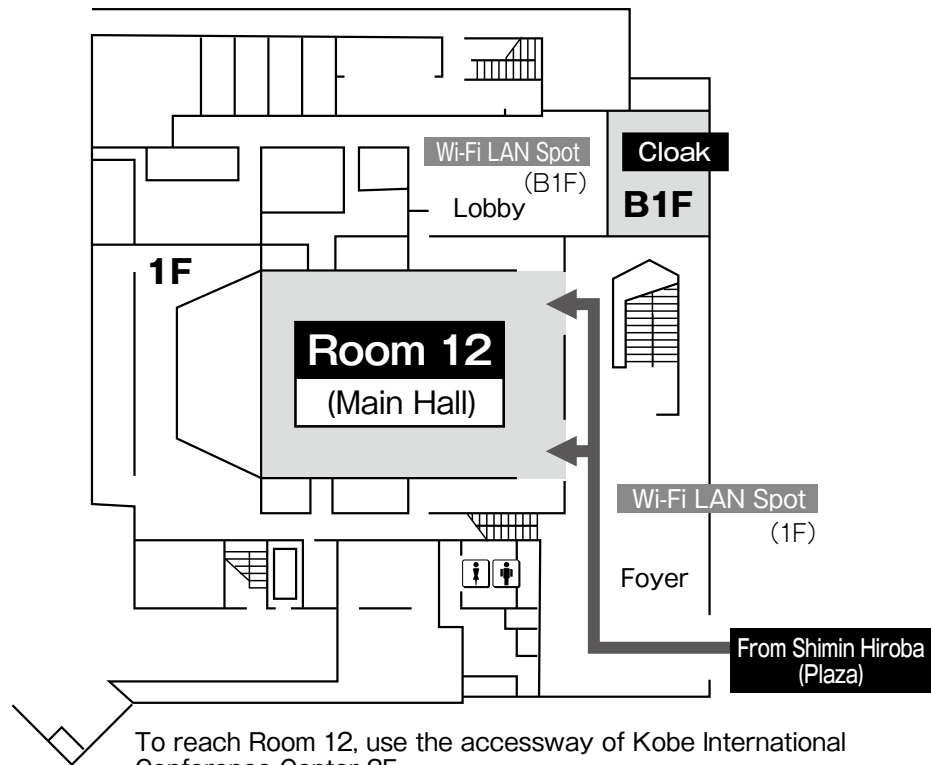

# 5. Kobe International Conference Center

**1F**

## Operation Center

※Submit all data to the operation center.  
Report the hall No. and the presentation No. to the operation center  
1 hour prior to your presentation.

**3F**

### Notice: Wi-Fi LAN Spot

You can access to the Internet through a free wireless LAN in the following places:

- Kobe International Conference Center
- (B1F) Lobby
- (1F) Foyer
- (3F) Room13, Lounge, Lobby

# Meeting Room Only (Free Wi-Fi LAN Spot)