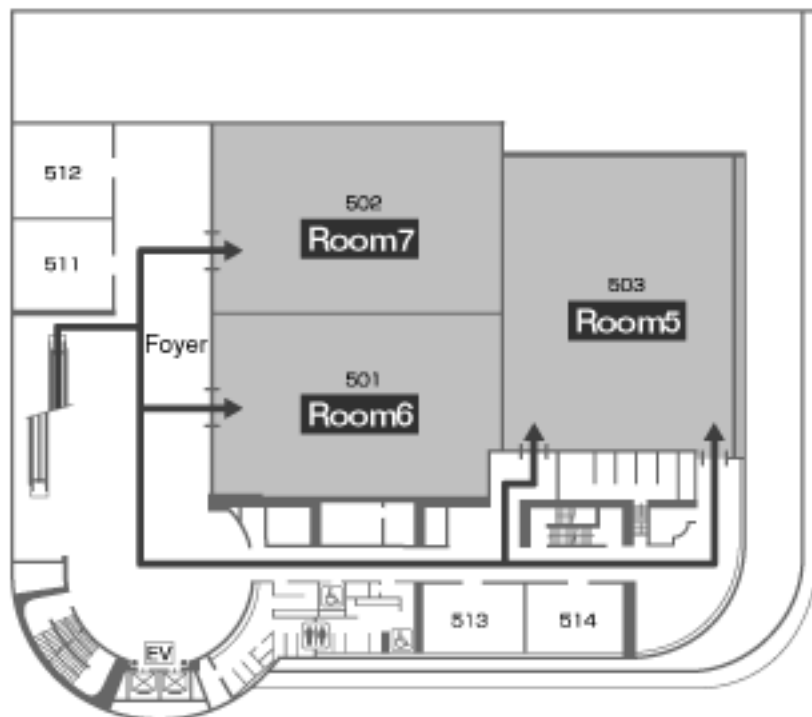

5F

Notice: Wi-Fi LAN Spot

In the conference center of PACIFICO Yokohama
You can access to the Internet through a free wireless LAN
in the following places;

- 1F : Entrance lobby, Lobby, and Foyer
- 2F : Entrance lobby
- 3F : Foyer
- 5F : Foyer