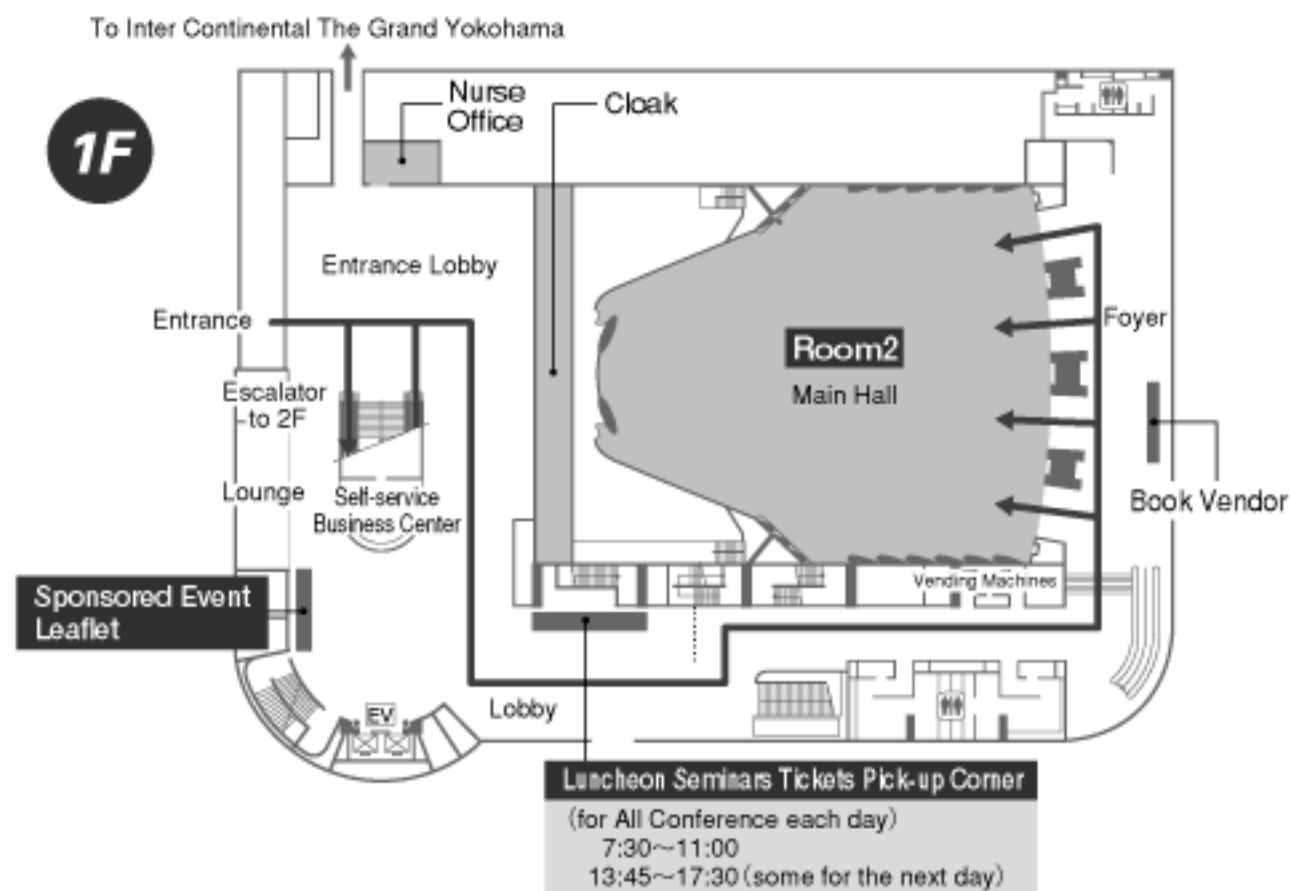

2. Conference Center

*To National Convention Hall of Yokohama via 3F

Operation Center

※Submit all data to the operation center.
Report hall No. and presentation No.
to the operation center 1 hour prior to
your presentation.

Lounge

To National Convention
Hall of Yokohama

3F

Business Center

Inter Continental The Grand Yokohama

Headquarters

4F

Executive Waiting Room 1

Executive Waiting Room 2

5F

Notice: Wi-Fi LAN Spot

In the conference center of PACIFICO Yokohama
You can access to the Internet through a free wireless LAN
in the following places;

- 1F : Entrance lobby, Lobby, and Foyer
- 2F : Entrance lobby
- 3F : Foyer
- 5F : Foyer