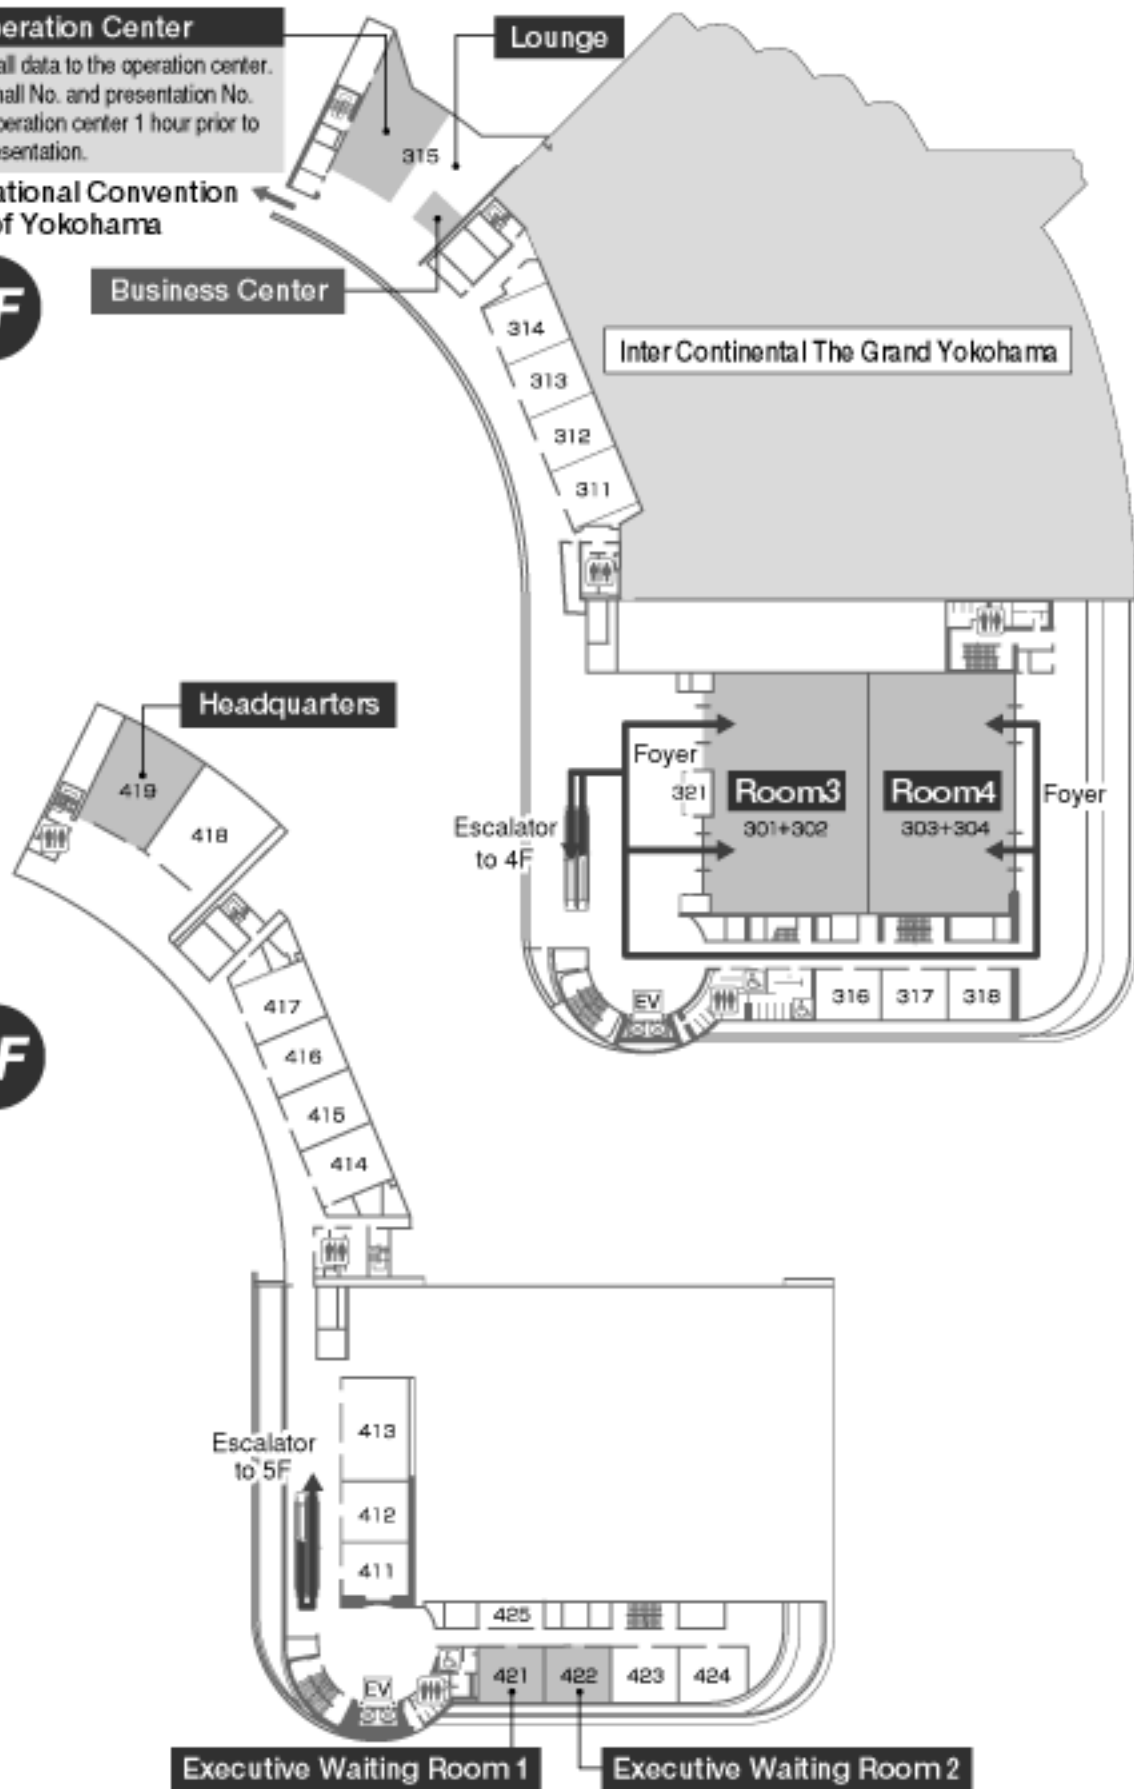

2. Conference Center

*To National Convention Hall of Yokohama via 3F

Operation Center

※Submit all data to the operation center.
Report hall No. and presentation No.
to the operation center 1 hour prior to
your presentation.

Lounge

To National Convention
Hall of Yokohama

3F

Business Center

Inter Continental The Grand Yokohama

Headquarters

4F

Executive Waiting Room 1

Executive Waiting Room 2

5F

Notice: Wi-Fi LAN Spot

In the conference center of PACIFICO Yokohama
You can access to the Internet through a free wireless LAN
in the following places;

- 1F : Entrance lobby, Lobby, and Foyer
- 2F : Entrance lobby
- 3F : Foyer
- 5F : Foyer