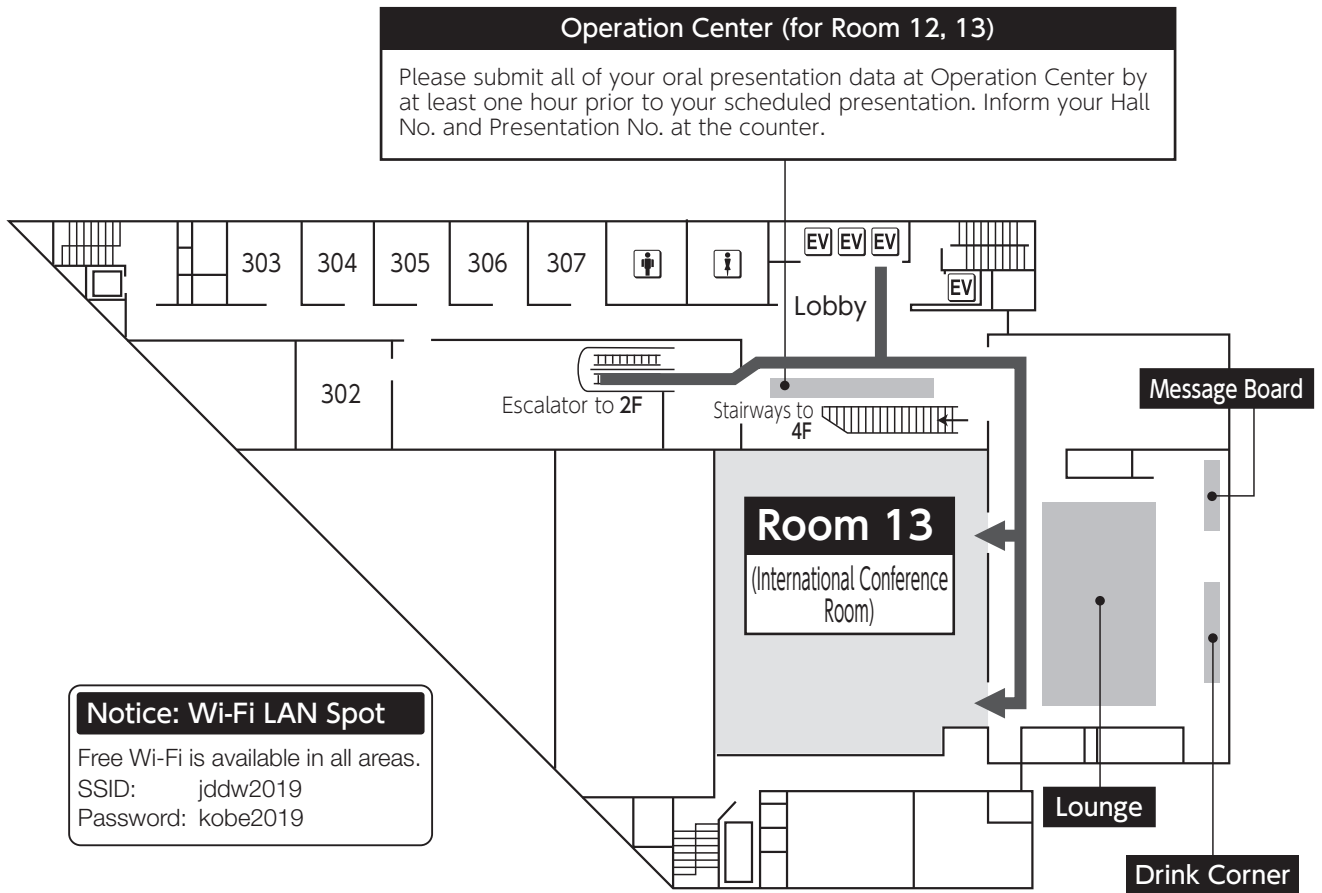

5. Kobe International Conference Center

1F

2F

5. Kobe International Conference Center

3F

5. Kobe International Conference Center

Meeting Room Only

4F

5F

Notice: Wi-Fi LAN Spot
 Free Wi-Fi is available in all areas.
 SSID: jddw2019
 Password: kobe2019