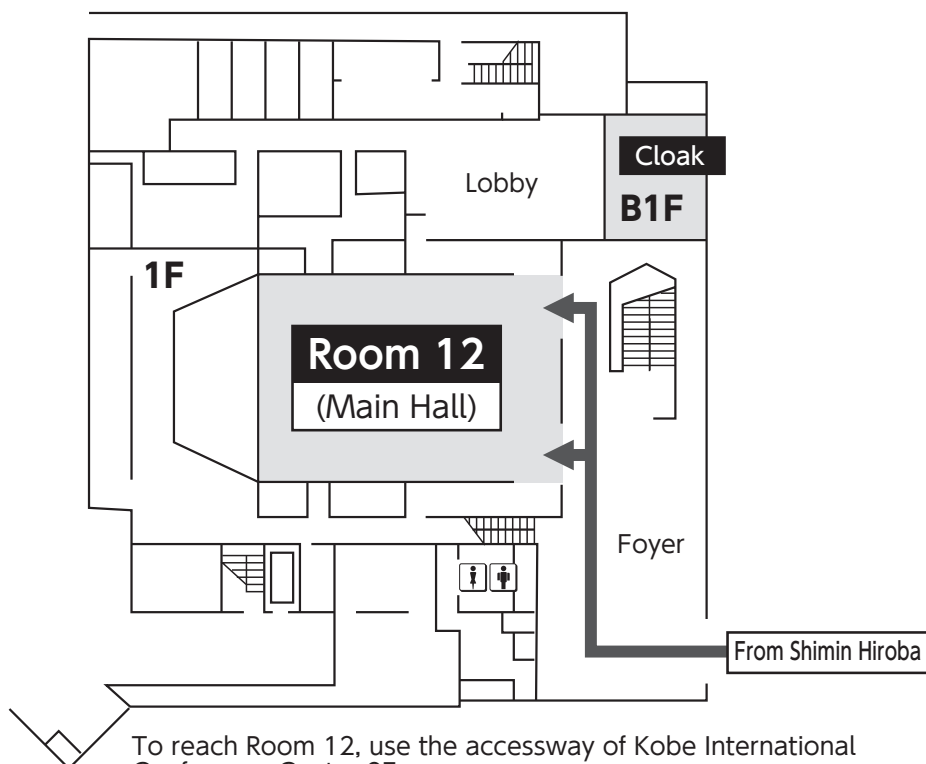

5. Kobe International Conference Center

1F

2F

5. Kobe International Conference Center

3F

5. Kobe International Conference Center

Meeting Room Only

4F

5F

Notice: Wi-Fi LAN Spot
 Free Wi-Fi is available in all areas.
 SSID: jddw2019
 Password: kobe2019