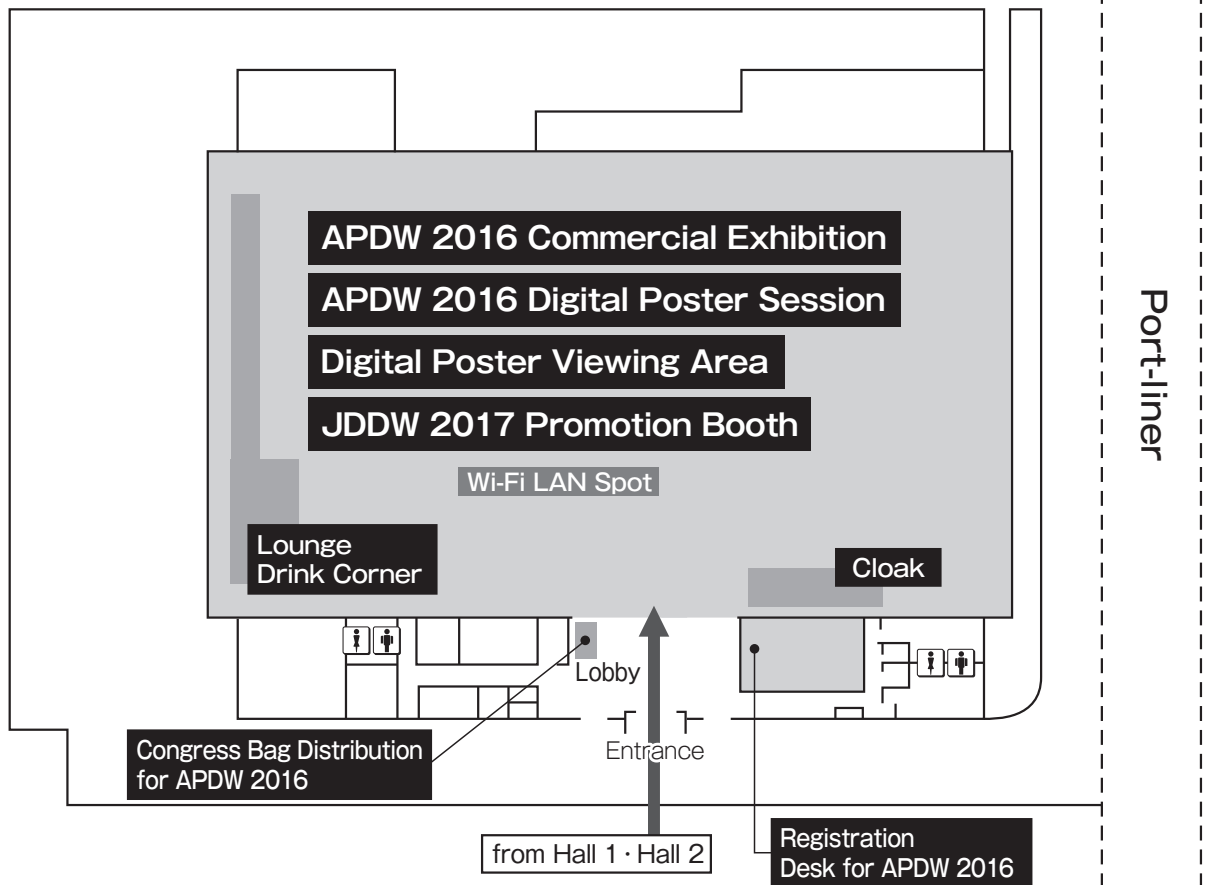

5. Kobe International Exhibition Hall No.3 Building

1F

Notice: Wi-Fi LAN Spot

You can access to the Internet through a free wireless LAN in the following places:
Kobe International Exhibition Halls No.3 Building (1F) Room 15 (in the Commercial Exhibition)

* Attendees of JDDW 2016 are permitted to enter Commercial Exhibition of APDW 2016.

* Attendees of JDDW 2016 are permitted to enter Commercial Exhibition of APDW 2016