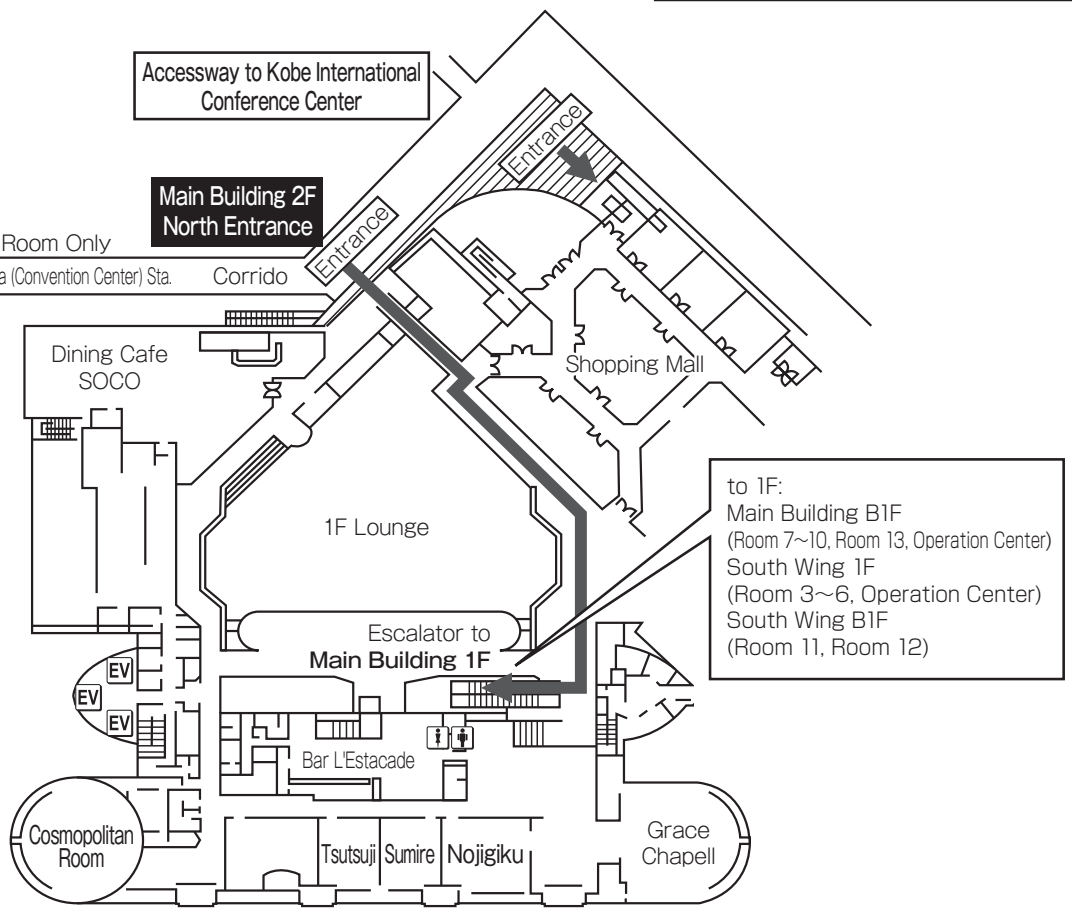

3. Portopia Hotel (Main Building · South Wing)

3. Portopia Hotel (Main Building)

B1F

2F

※Meeting Room Only
to Shimin Hiroba (Convention Center) Sta.

To reach the South Wing, use the accessway on the 1st floor of the Main Building