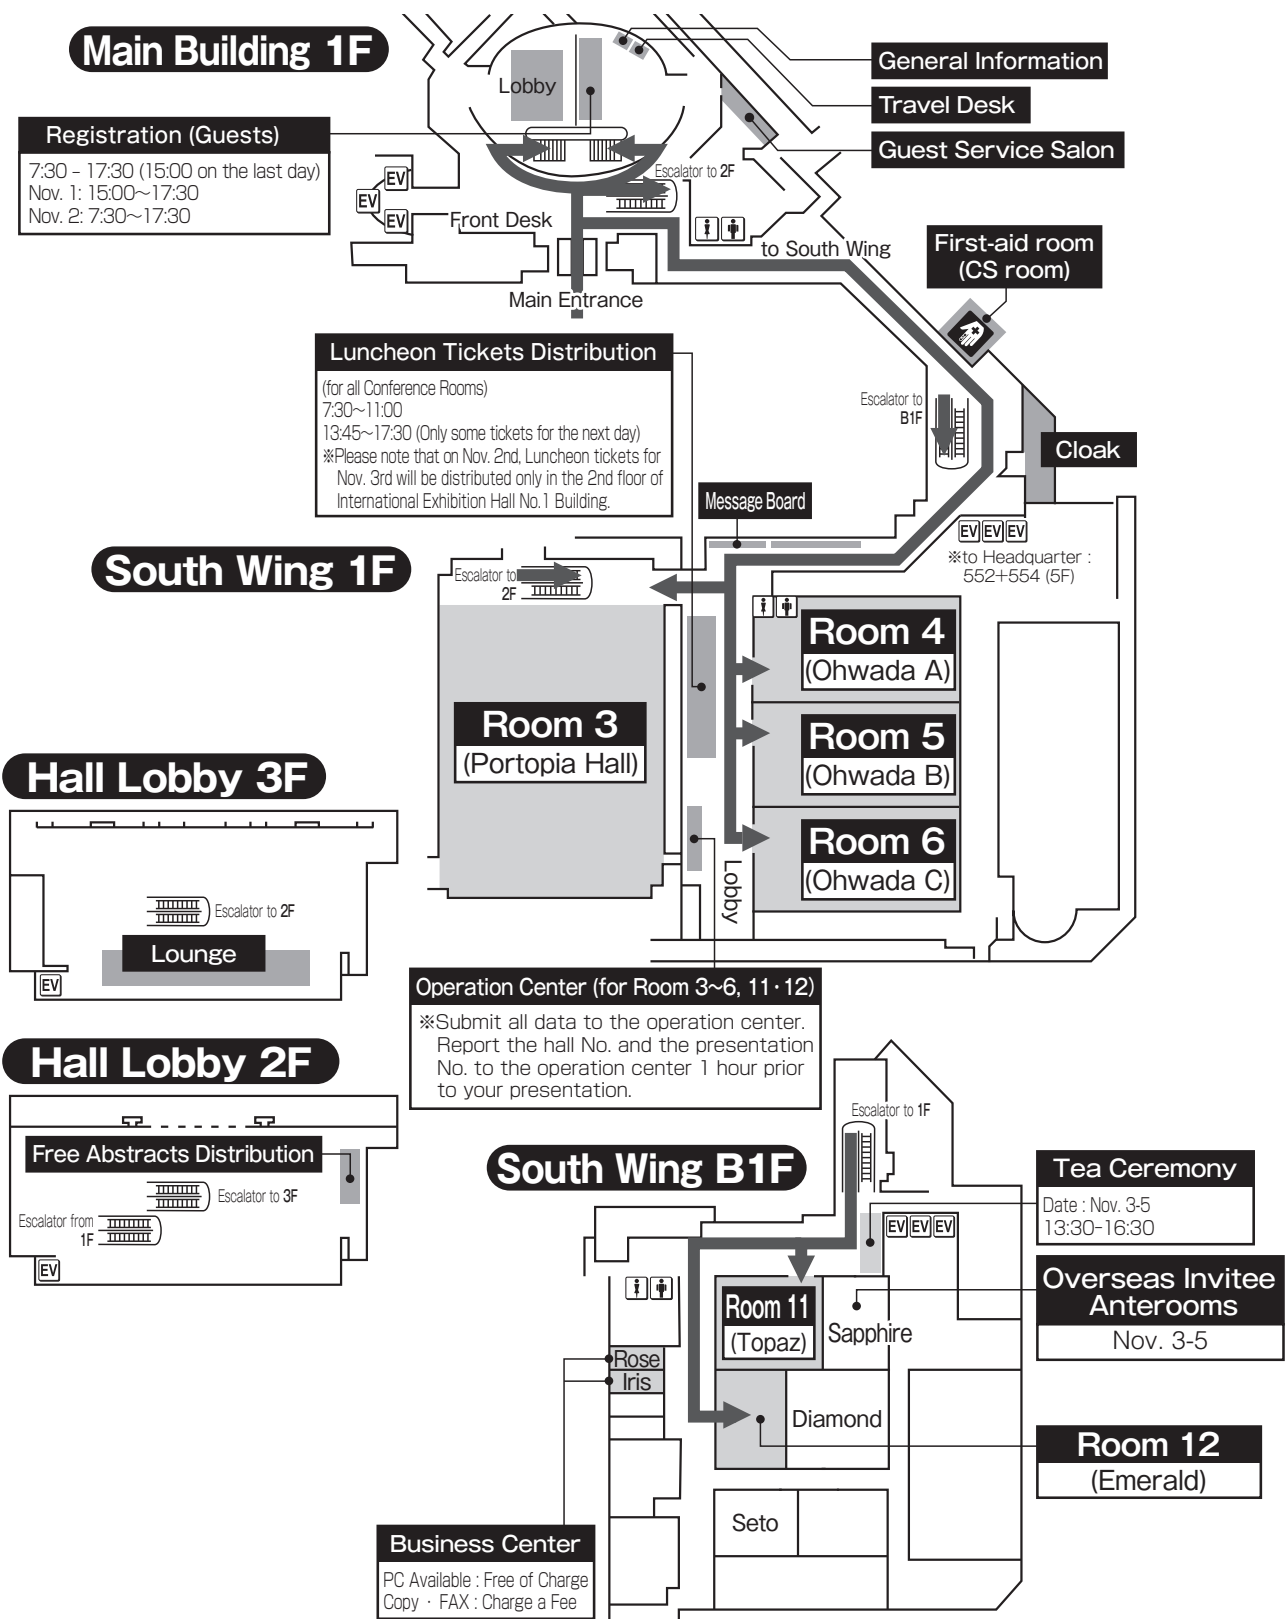

3. Portopia Hotel (Main Building · South Wing)

3. Portopia Hotel (Main Building)

B1F

2F

※Meeting Room Only
to Shimin Hiroba (Convention Center) Sta.

To reach the South Wing, use the accessway on the 1st floor of the Main Building