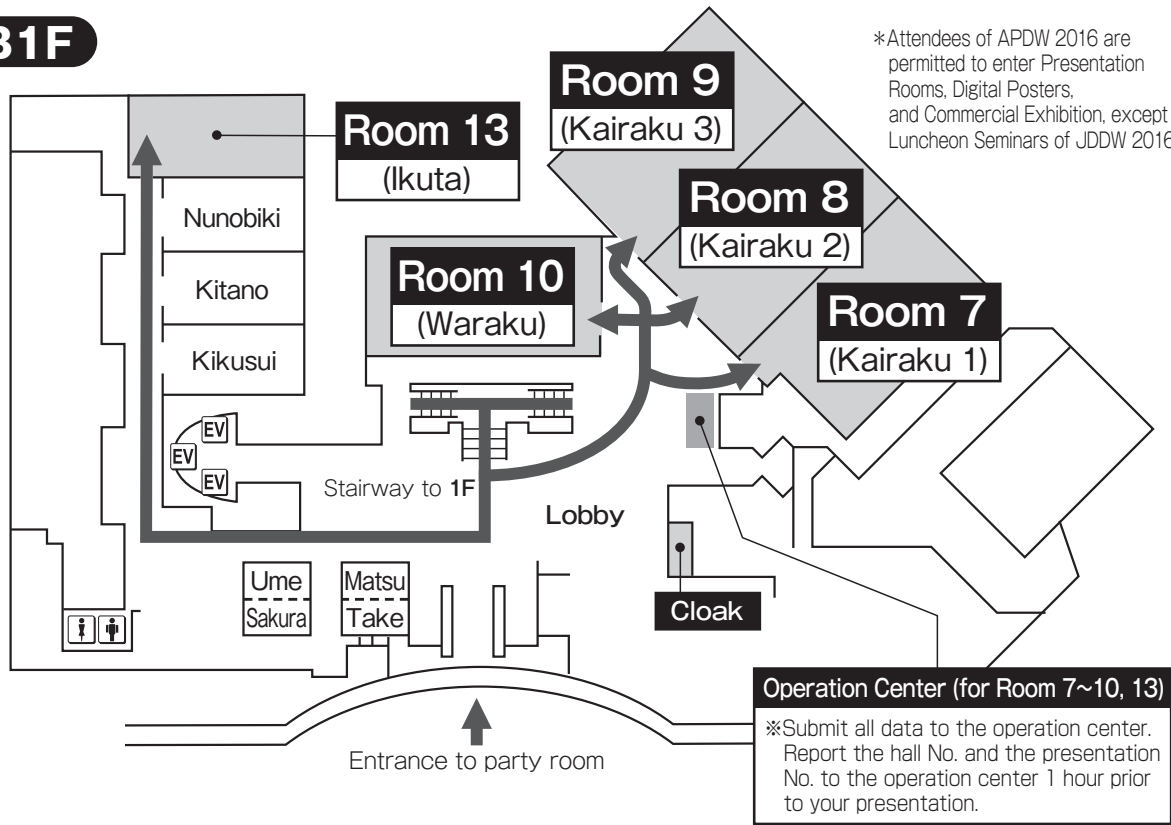

3. Portopia Hotel (Main Building · South Wing)

3. Portopia Hotel (Main Building)

B1F

2F

※Meeting Room Only
to Shimin Hiroba (Convention Center) Sta.

To reach the South Wing, use the accessway on the 1st floor of the Main Building