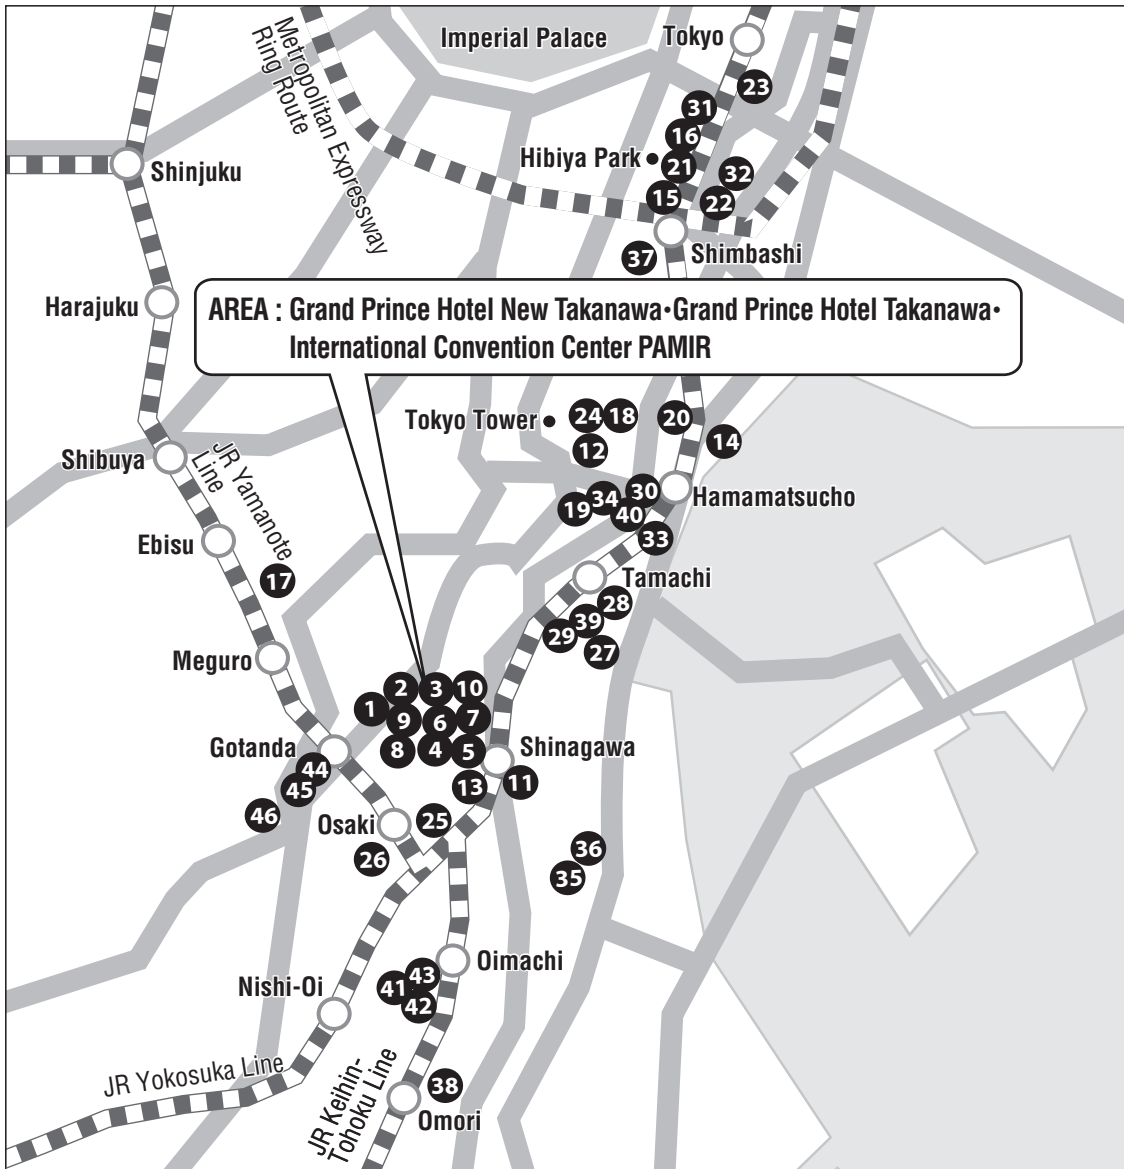

# Hotel Map

## Hotel Accommodation

1	Grand Prince Hotel New Takanawa	17	The Westin Tokyo	33	Chisun Hotel Hamamatsucho
2	Grand Prince Hotel Takanawa	18	Shiba Park Hotel Tokyo	34	Tokyo Grand Hotel
3	The Prince Sakura Tower Tokyo	19	Celestine Hotel	35	Hotel Sunroute Shinagawa Seaside
4	Shinagawa Prince Hotel (Annex Tower)	20	Art Hotels Hamamatsucho	36	Hearton Hotel Higashi Shinagawa
5	Shinagawa Prince Hotel (Main Tower)	21	Dai-ichi Hotel Annex	37	Hotel Sunroute Shinbashi
6	Shinagawa Prince Hotel (N Tower)	22	Mitsui Garden Hotel Ginza Premier	38	Omori Tokyu REI Hotel
7	Shinagawa Prince Hotel (East Tower)	23	Courtyard Tokyo Station	39	Sotetsu Fresa Inn Tokyo-Tamachi
8	Takanawa Tobu Hotel (Under renovation)	24	Tokyo Prince Hotel	40	Kuretake-INN Premium Hamamatsucho
9	Keikyū EX Inn Takanawa	25	New Otani Inn Tokyo	41	Hotel Route-Inn Shinagawa Oimachi
10	Keikyū EX Inn Shinagawa-Ekimae	26	Daiwa Roynet Hotel Tokyo-Osaki	42	Via Inn Tokyo Oimachi
11	Intercontinental The Strings Tokyo Hotel	27	Hotel JAL City Tamachi Tokyo	43	Ours Inn Hankyu
12	The Prince Park Tower Tokyo	28	Hotel Gracery Tamachi	44	Hotel Mystays Gotanda
13	Tokyo Marriott Hotel	29	Hotel Villa Fontaine Tamachi	45	Keio Presso Inn Gotanda
14	Intercontinental Tokyo Bay Hotel	30	Hotel Villa Fontaine Hamamatsucho	46	Hotel Route-Inn Gotanda
15	Dai-ichi Hotel Tokyo	31	Remm Hibiya		
16	Imperial Hotel Tokyo	32	Hotel Gracery Ginza		