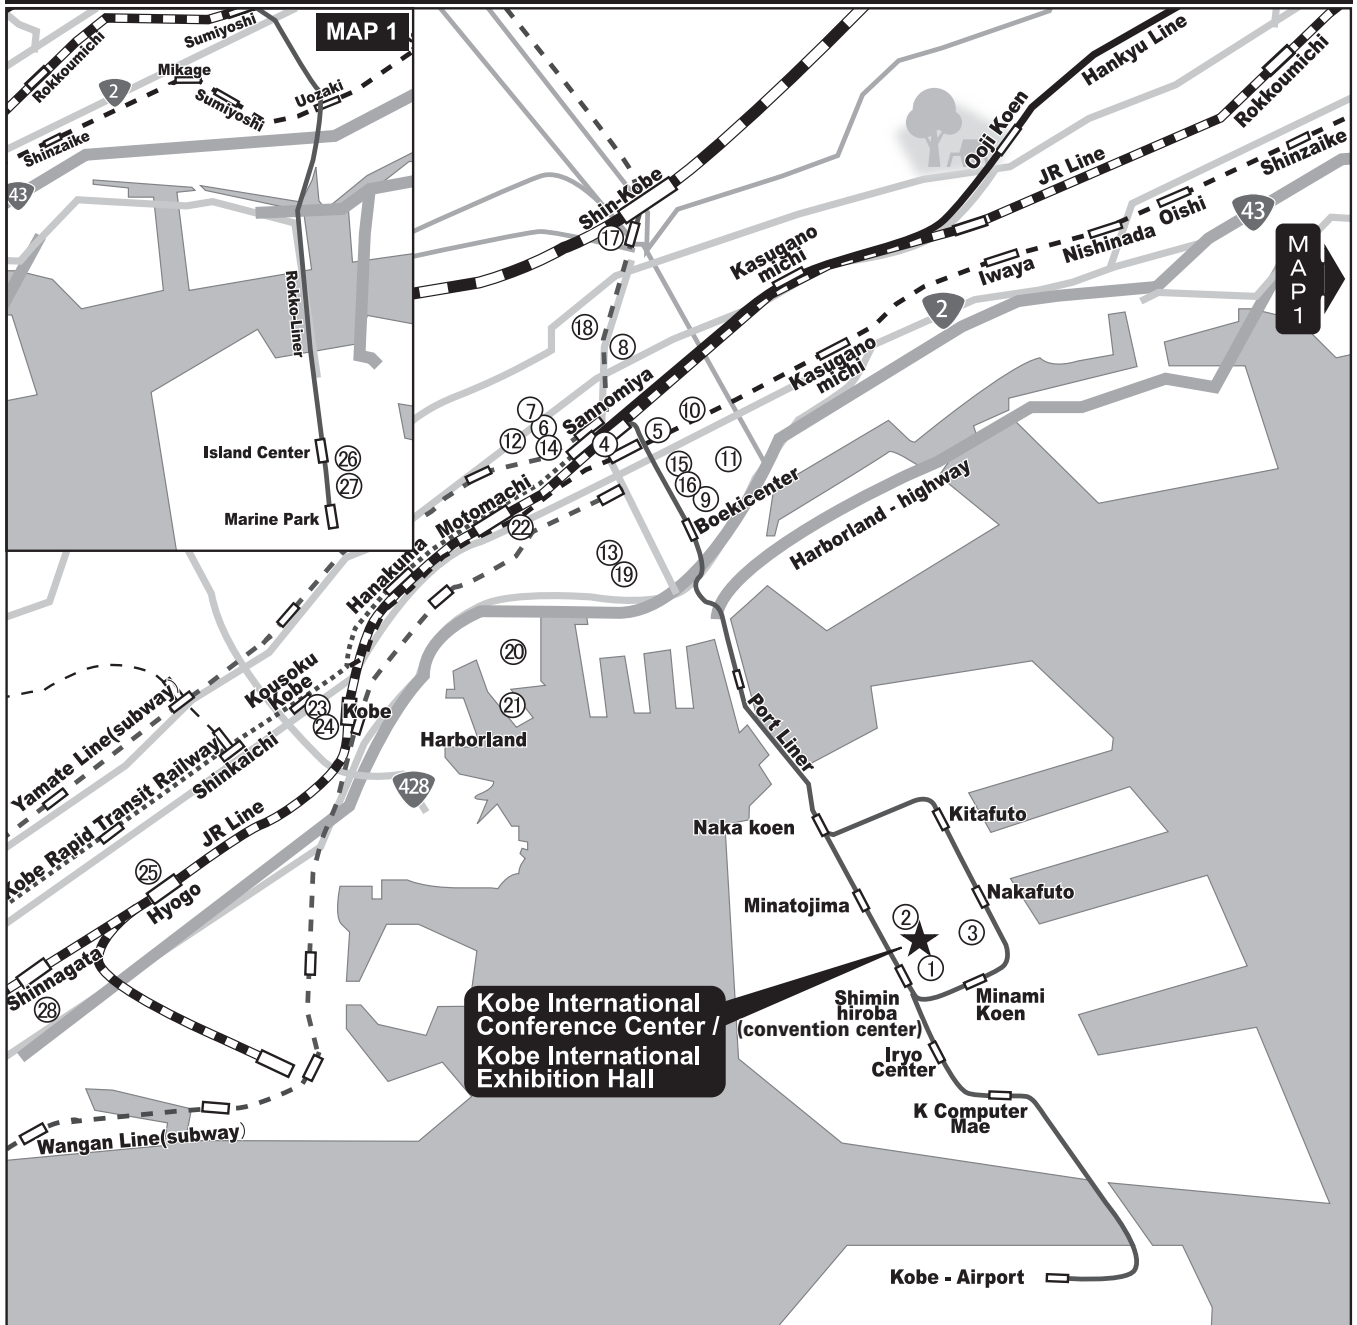

~ JDDW2014 KOBE AREA MAP ~

HOTEL LIST

1	Kobe Portopia Hotel	11	Kobe Sannomiya Union Hotel	21	Kobe Meriken Park Oriental Hotel
2	Quality Hotel Kobe	12	Hotel Tor Road	22	Kobe Plaza Hotel
3	Hotel Pearl City Kobe	13	Hotel Via Mare Kobe	23	Chisan Hotel Kobe
4	Sannomiya Terminal Hotel	14	the b Kobe	24	HOTEL KOBE SHISHUEN
5	Kobe Tokyu Inn	15	APA Hotel Kobe-Sannomiya	25	Kobe Luminous Hotel
6	Hotel Monterey Kobe	16	Daiwa Roynet Hotel Kobe-Sannomiya	26	Kobe Bay Sheraton Hotel and Towers
7	Hotel Monterey Amalie	17	ANA Crowne Plaza Hotel Kobe	27	Hotel Plaza Kobe
8	Hotel Piena Kobe	18	Green Hill Hotel Kobe	28	Hotel Suave Kobe Asuta
9	Hotel Sunroute Sopra Kobe	19	ORIENTAL HOTEL		
10	Sanside Hotel	20	Hotel Okura Kobe		