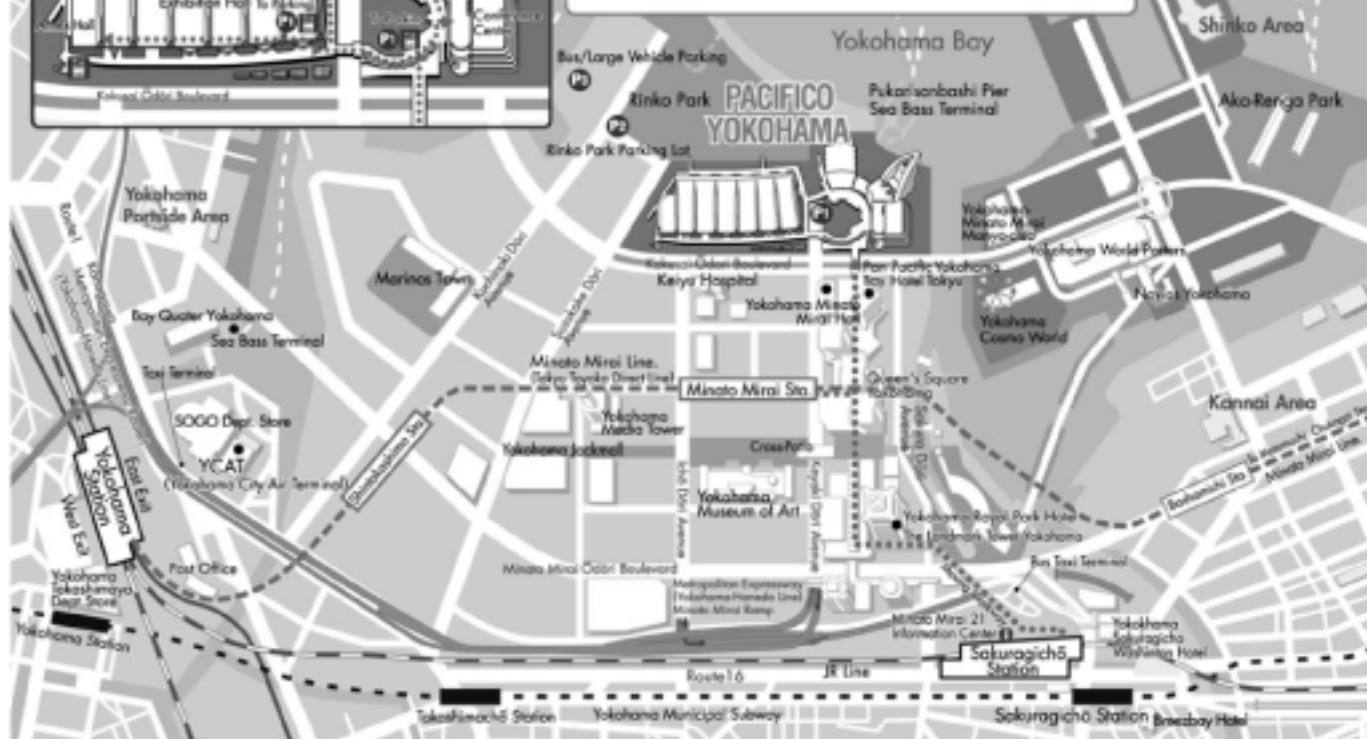

ACCESS INFORMATION

**PACIFICO
YOKOHAMA
MAP**

1-1-1 Minatomirai, Nishi-ku, Yokohama
220-0012, Japan
Information ☎+81(45)221-2155
URL: <http://www.pacifico.co.jp>

..... On foot

● How to get to PACIFICO Yokohama

By Air	Haneda Airport	Airport Limousine Bus			35min.				
		Airport Limousine Bus	30min.	Yokohama Station YCAT Yokohama City Air Terminal	by Taxi	7min.			
	Narita Airport	Keikyu Express	24min.			Minato Mirai Line	3min.		
		Airport Limousine Bus	90min.				Yokohama City Air Terminal	Minato Mirai Station	on foot
By Train	Shibuya Station	Tokyu Toyoko Line : Express				Yokohama City Air Terminal			Minato Mirai Line
		JR Tokaido Line	25min.	Minato Mirai Station	on foot		12min.		
	Shin Yokohama Station	JR Yokohama Line	3min.		Yokohama City Air Terminal	Sakuragicho Station	by Bus	7min.	
		JR Yokohama Line	3min.	Yokohama City Air Terminal			Sakuragicho Station	by Taxi	5min.
		Yokohama Subway	15min.					Yokohama City Air Terminal	Sakuragicho Station
By Car	Metropolitan Expressway	[From Tokyo]	Toward Yokohama Park, Yokohane Route K-1	Minato Mirai Exit	Minato Mirai Station	3min.			
		Toward Yokohama (via Bay Bridge), Wangan Route	K-3 ▶ K-1			Minato Mirai Station	3min.		
	Torei Expressway	[From Kansai or Chubu]	Toward Yokohama K-1	Minato Mirai Exit	Minato Mirai Station		3min.		
Yokohama Machida IC	Hodogaya Bypass 8min. ▶ Kariba IC ▶ Metropolitan Expressway	8min.							

■ Parking			
P1 Minato Mirai Public Parking ☎045-221-1301	Capacity 1,188(car)	Open hours 24hrs	Fee 260yen/30min. (50%off 0:00~6:00)
P2 Rinko Park Parking ☎045-221-2175	Capacity 100(car)	Open hours 8:00~21:00	Fee 250yen/30min.
P3 Bus/Large vehicle Parking ☎045-221-1302	Capacity 40 (bus/large vehicle)	Open hours 24hrs (Enter/Exit 7:00~22:00)	Fee 500yen/30min. (50%off 22:00~7:00)