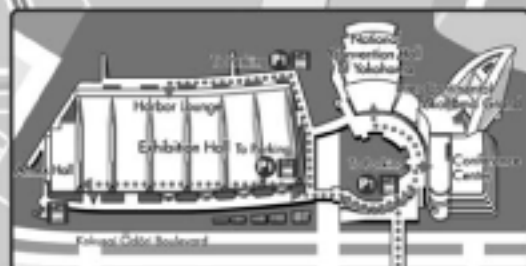

ACCESS INFORMATION

**PACIFICO
YOKOHAMA
MAP**

1-1-1 Minatomirai, Nishi-ku, Yokohama
220-0012, Japan
Information ☎+81(45)221-2155
URL: <http://www.pacifico.co.jp>

..... On foot

● How to get to PACIFICO Yokohama