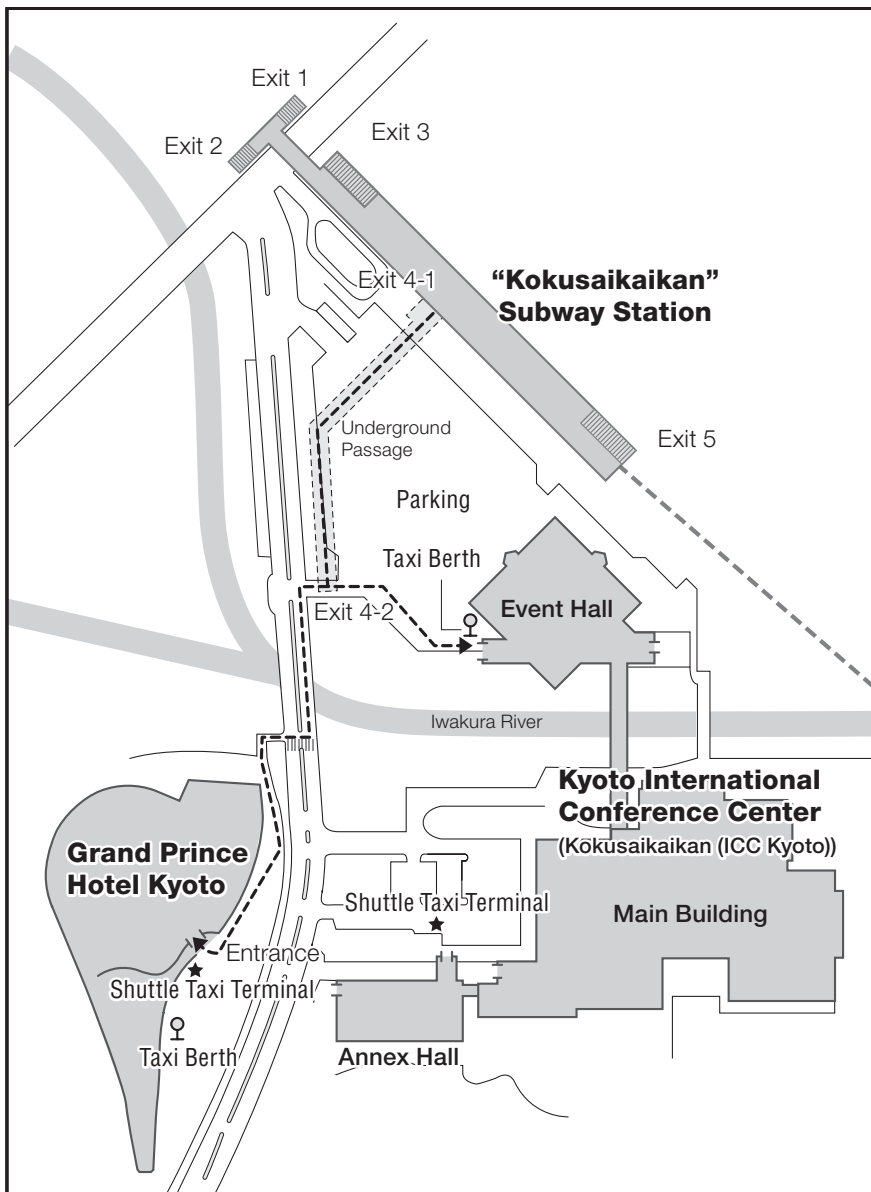

# AREA MAP

※ Shuttle Taxi :  
 Kyoto International Conference Center  
 ⇕  
 Grand Prince Hotel Kyoto  
 ★ Shuttle Taxi Terminal

## 1. Kyoto International Conference Center

Registration	Event Hall (1F)	Room 8	Room D (1F)
Invited Registration	Event Hall (1F)	Room 9	Room E (1F)
Operation Center	Room 157 (1F)	Room 14 (Poster Session)	Annex Hall (1F)
Room 1	Main Hall (1F)	Registration for Poster Session	Annex Hall Lobby (1F)
Room 2	Room A (2F)	Commercial Exhibition	Event Hall (1F) Lobby (1F)
Room 3	Room B-1 (2F)	Business Center	— (1F)
Room 4	Room B-2 (2F)	Headquarters	Room H (1F)
Room 5	Room K (2F)		
Room 6	Room C-2 (1F)		
Room 7	Room C-1 (1F)		

## 2. Grand Prince Hotel Kyoto

Registration	Lobby	(B2)
Operation Center	Lobby	(B2)
Room 10	Prince Hall	(B2)
Room 11	Gold Room	(B2)
Room 12	Rose Room	(B1)
Room 13	Royal Room	(1F)
Commercial Exhibition	Lobby	(B2)
Business Center	Lobby	(1F)
Headquarters	Lobby	(B2)